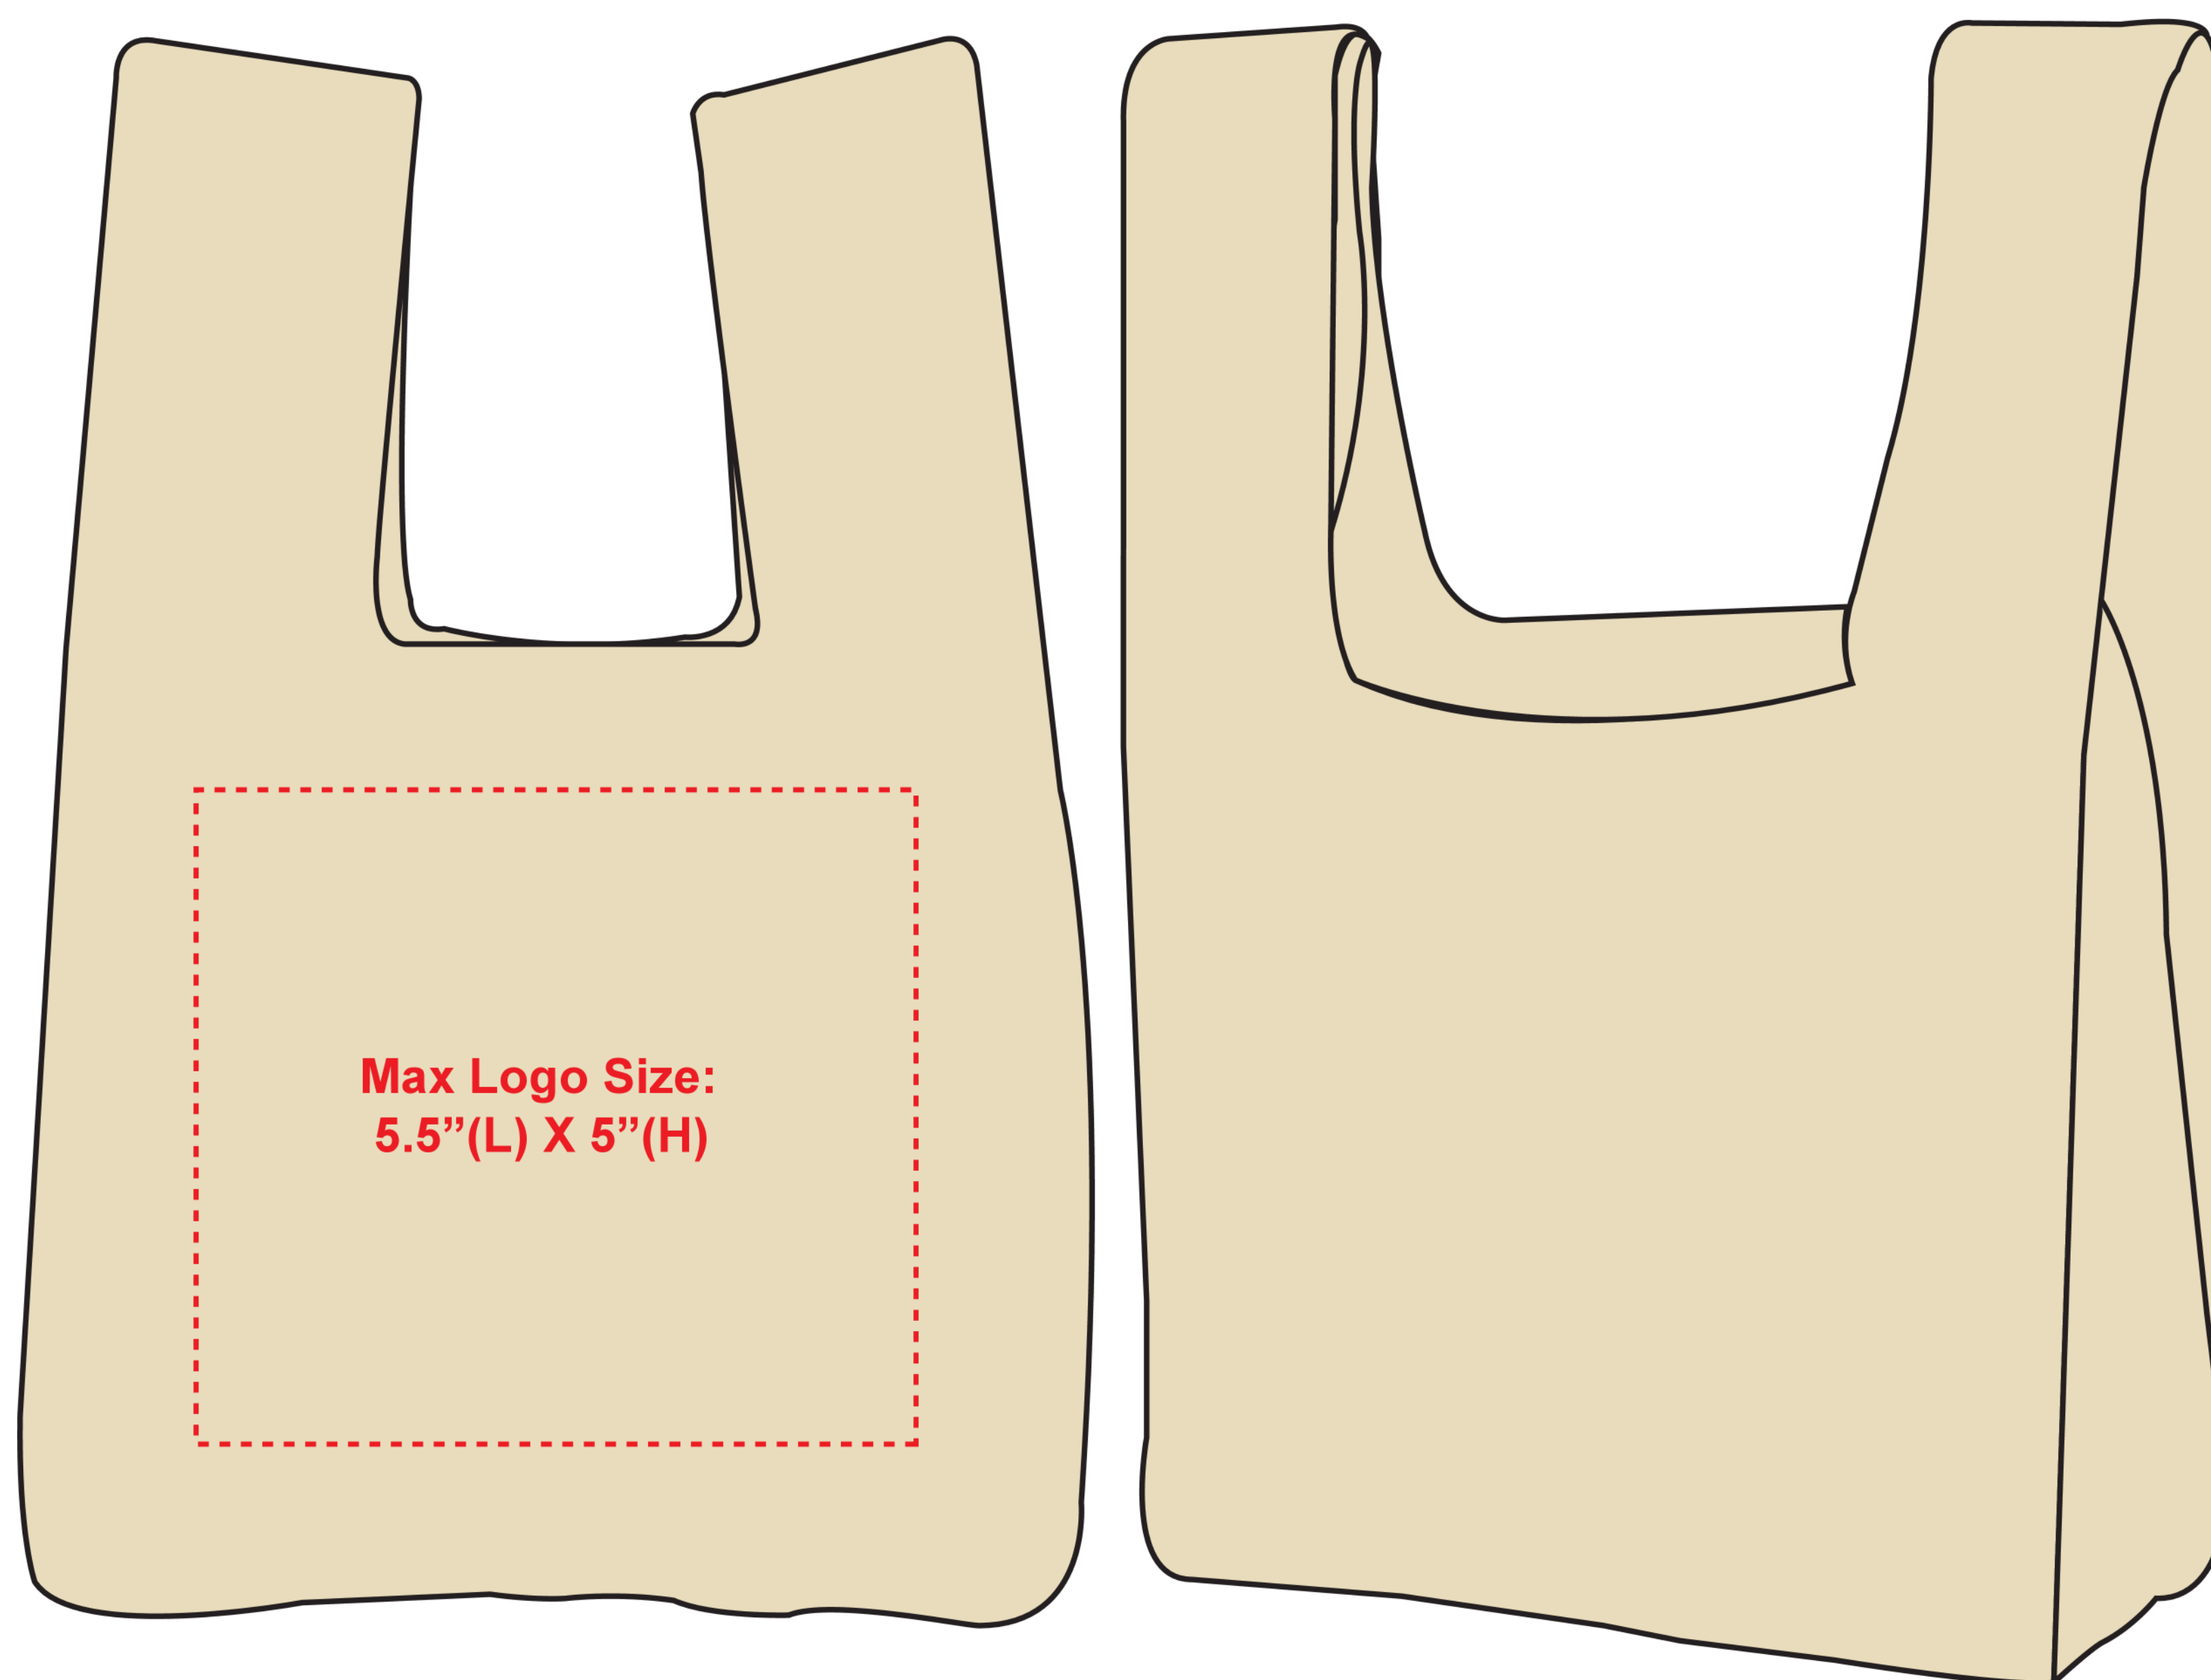

FILE NAME :
COMPANY :
CREATE DATE :
DELIVERY DATE :

Designed by : ILA

Order below qty 500 pcs - color printing white & black no sample provided.

(REMARK) : Please CHECK Logo / Wording / Colour / Pantone & Printing Measurement on the layout given.

Please be certain when approving jobs to ensure that there are no errors as we will not accept responsibility at that stage. Thank You!

CODE / MATERIAL : ASPB 320
SIZE : 7.5" (L) X 12" (H) X 3" (W)
COLOUR BAG : MIX COLOUR
QUANTITY : PCS
PRINTING COLOR : WHITE
SIDE : 1 SIDE CENTER