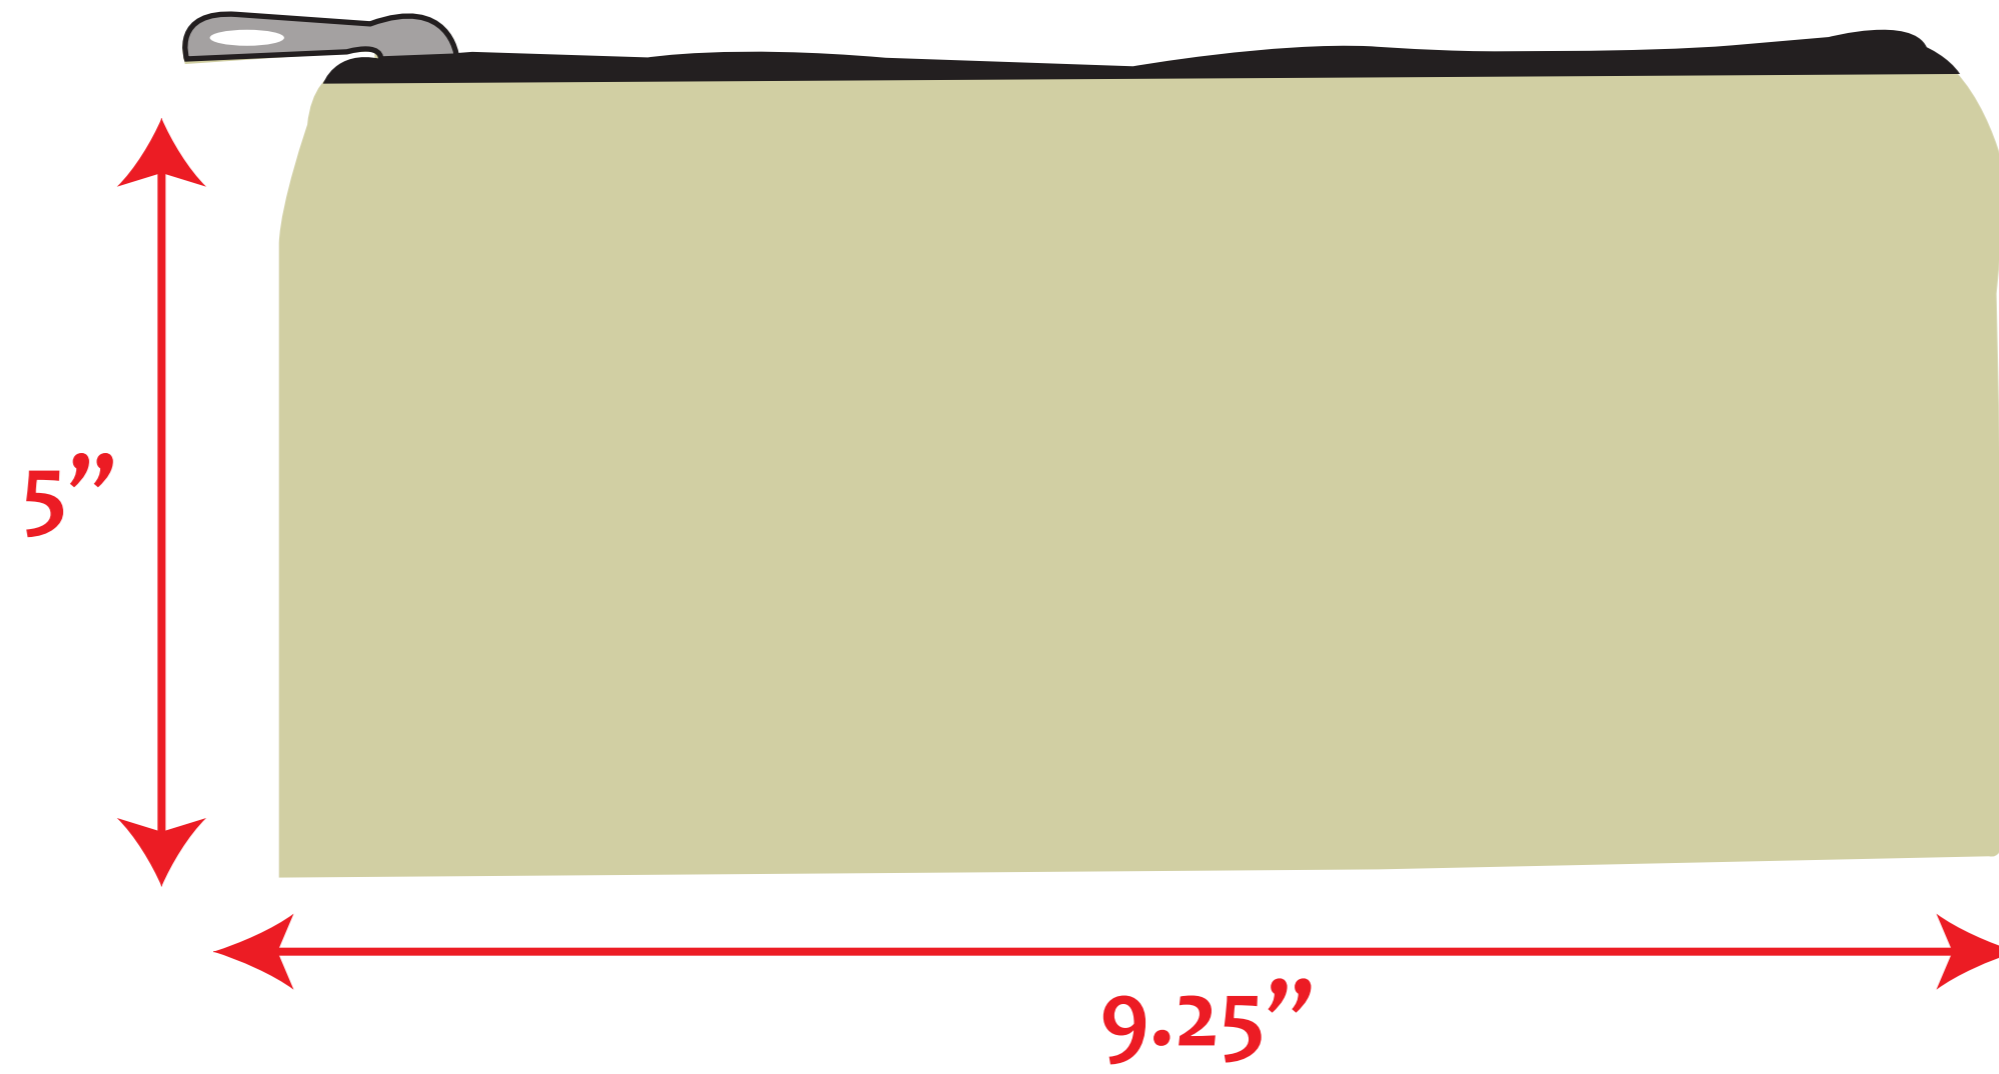

FILE NAME :
COMPANY :
CREATE DATE :
DELIVERY DATE :

Designed by : ILA

Order below qty 500 pcs - color printing white & black no sample provided.

**(REMARK) : Please CHECK Logo / Wording / Colour / Pantone & Printing Measurement on the layout given.
Please be certain when approving jobs to ensure that there are no errors as
we will not accept responsibility at that stage. Thank You!**

CODE / MATERIAL : PLC 312
SIZE : 9.25"(L) X 5"(H)
COLOUR BAG : BEIGE
QUANTITY : PCS
PRINTING COLOR : WHITE / BLACK
SIDE : 1 SIDE

SAMPLE : **YES** **NO**