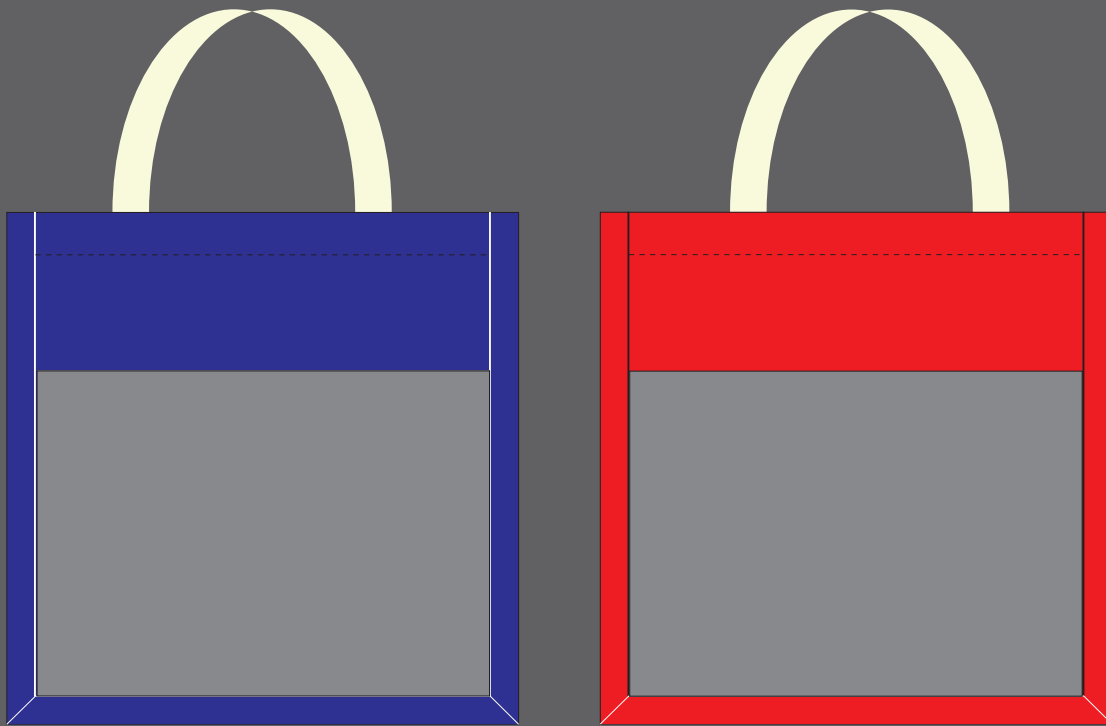

FILE NAME :
COMPANY :
CREATE DATE :
DELIVERY DATE :

Designed by : INA

Order below qty 500 pcs - color printing white & black no sample provided.

**(REMARK) : Please CHECK Logo / Wording / Colour / Pantone & Printing Measurement on the layout given.
Please be certain when approving jobs to ensure that there are no errors as
we will not accept responsibility at that stage. Thank You!**

CODE / MATERIAL : CAN 293
SIZE : 8"(L)x 8"(H)x 5"(W)
COLOUR BAG : MIX COLOUR
QUANTITY : PCS
PRINTING COLOR : HEAT
SIDE : 1 SIDE

SAMPLE : YES NO