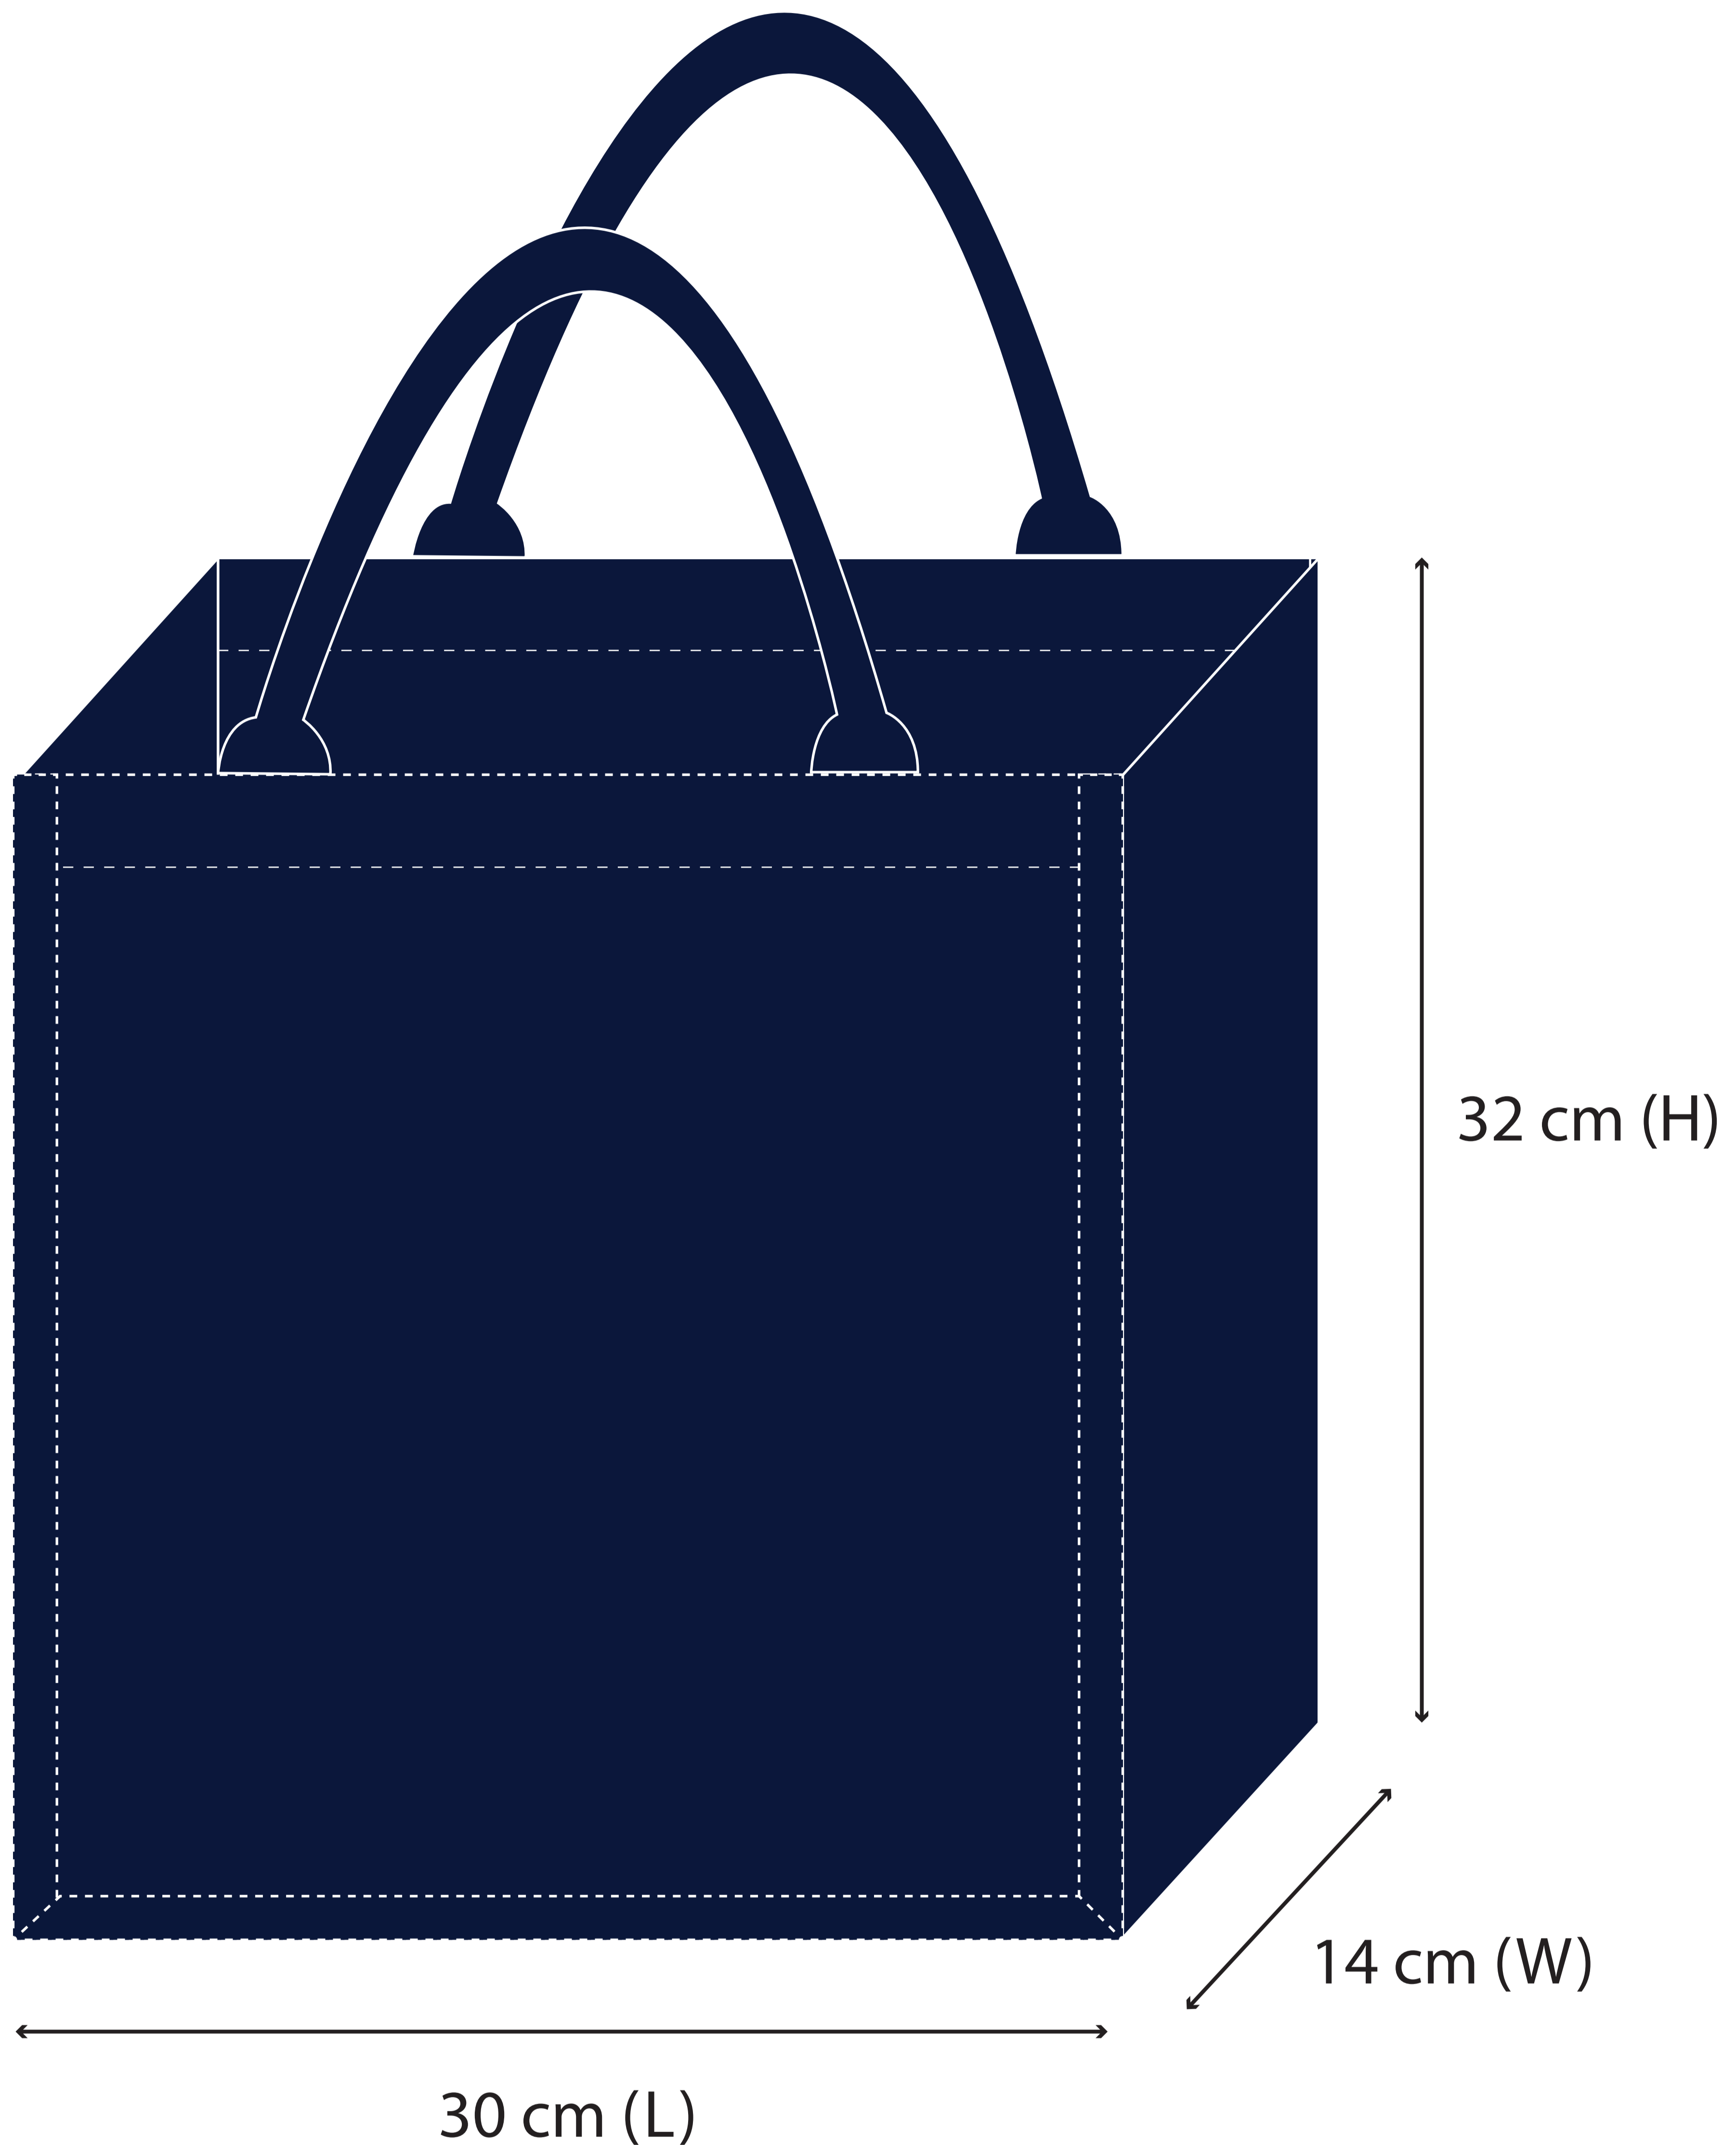

FILE NAME :
COMPANY :
CREATE DATE :
DELIVERY DATE :

Designed by : ILA

Order below qty 500 pcs - color printing white & black no sample provided.

(REMARK) : Please CHECK Logo / Wording / Colour / Pantone & Printing Measurement on the layout given.

Please be certain when approving jobs to ensure that there are no errors as we will not accept responsibility at that stage. Thank You!

CODE / MATERIAL : CAN 216
SIZE : 30CM (L) X 32CM (H) X 14CM (W)
COLOUR BAG : MIX COLOUR
QUANTITY : PCS
PRINTING COLOR : WHITE
SIDE : 1 SIDE CENTER