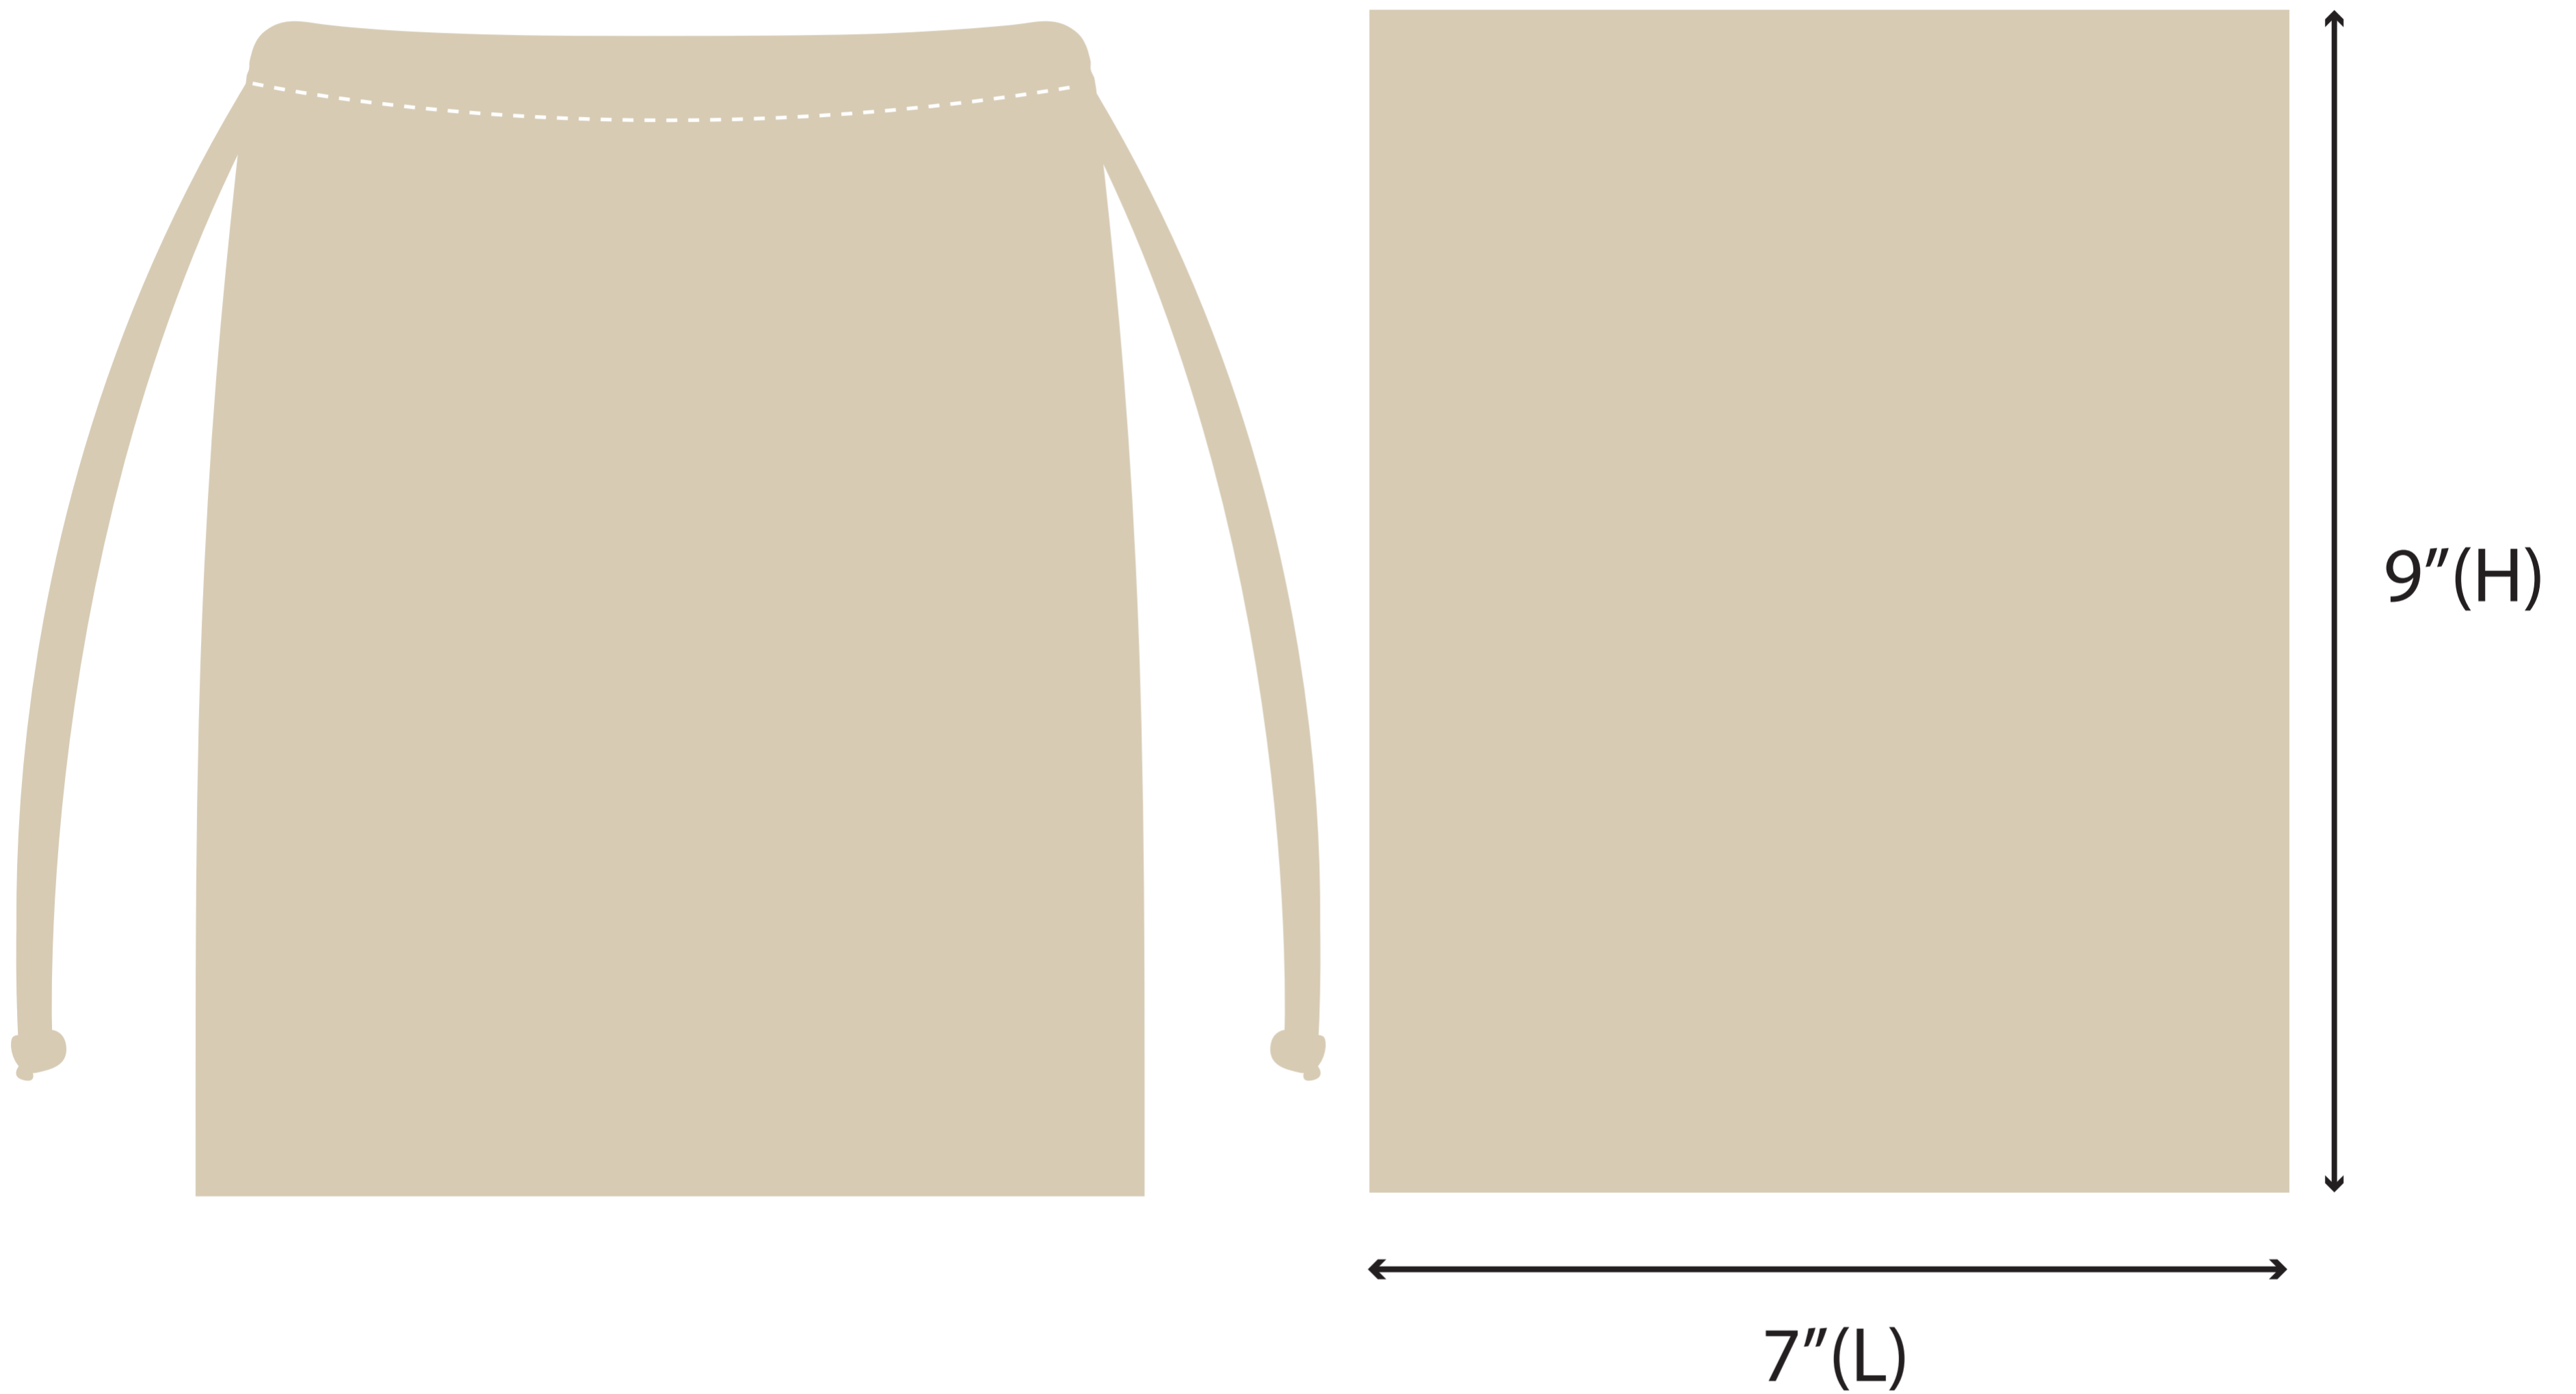

FILE NAME :
COMPANY :
CREATE DATE :
DELIVERY DATE :

Designed by : ILA

Order below qty 500 pcs - color printing white & black no sample provided.

(REMARK) : Please CHECK Logo / Wording / Colour / Pantone & Printing Measurement on the layout given.

Please be certain when approving jobs to ensure that there are no errors as we will not accept responsibility at that stage. Thank You!

CODE / MATERIAL : CAN 163 (MEDIUM)
SIZE : 7" (L) X 9" (H)
COLOUR BAG : BEIGE
QUANTITY : PCS
PRINTING COLOR : BLACK
SIDE : 1 SIDE CENTER