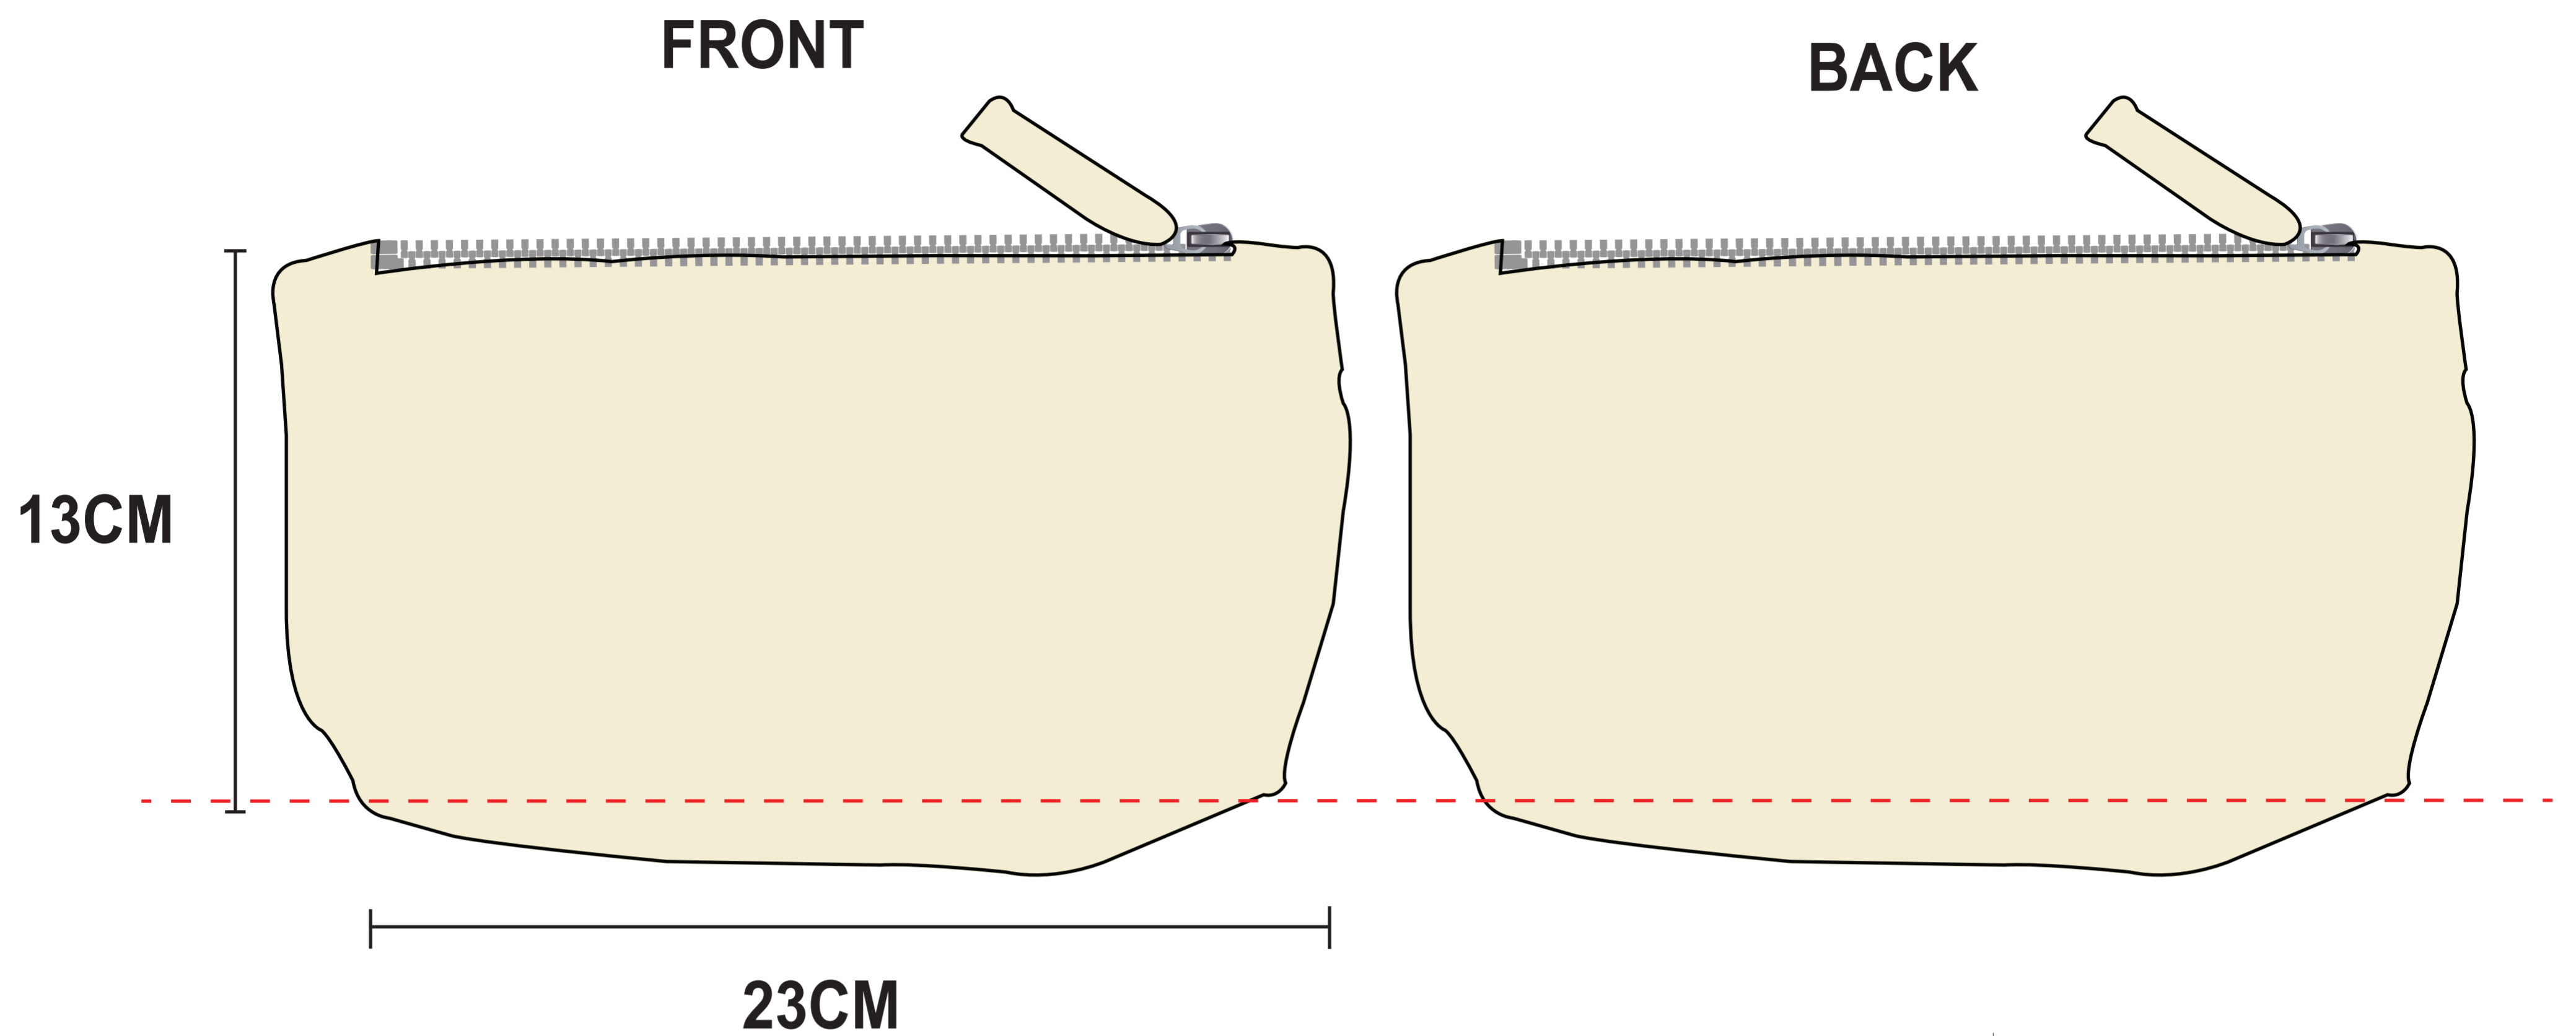

FILE NAME :
COMPANY :
CREATE DATE :
DELIVERY DATE :

Designed by : ILA

**MAXIMUM PRINTING :
3.5" (L) X 2.5" (H)**

Order below qty 500 pcs - color printing white & black no sample provided.

**(REMARK) : Please CHECK Logo / Wording / Colour / Pantone & Printing Measurement on the layout given.
Please be certain when approving jobs to ensure that there are no errors as
we will not accept responsibility at that stage. Thank You!**

CODE / MATERIAL : CAN 310
SIZE : 23CM(L) X 13CM(H) X 3.8CM(D)
COLOUR BAG : MIX COLOUR
QUANTITY : PCS
PRINTING COLOR : BLACK / WHITE
SIDE : 1 SIDES

SAMPLE : YES NO