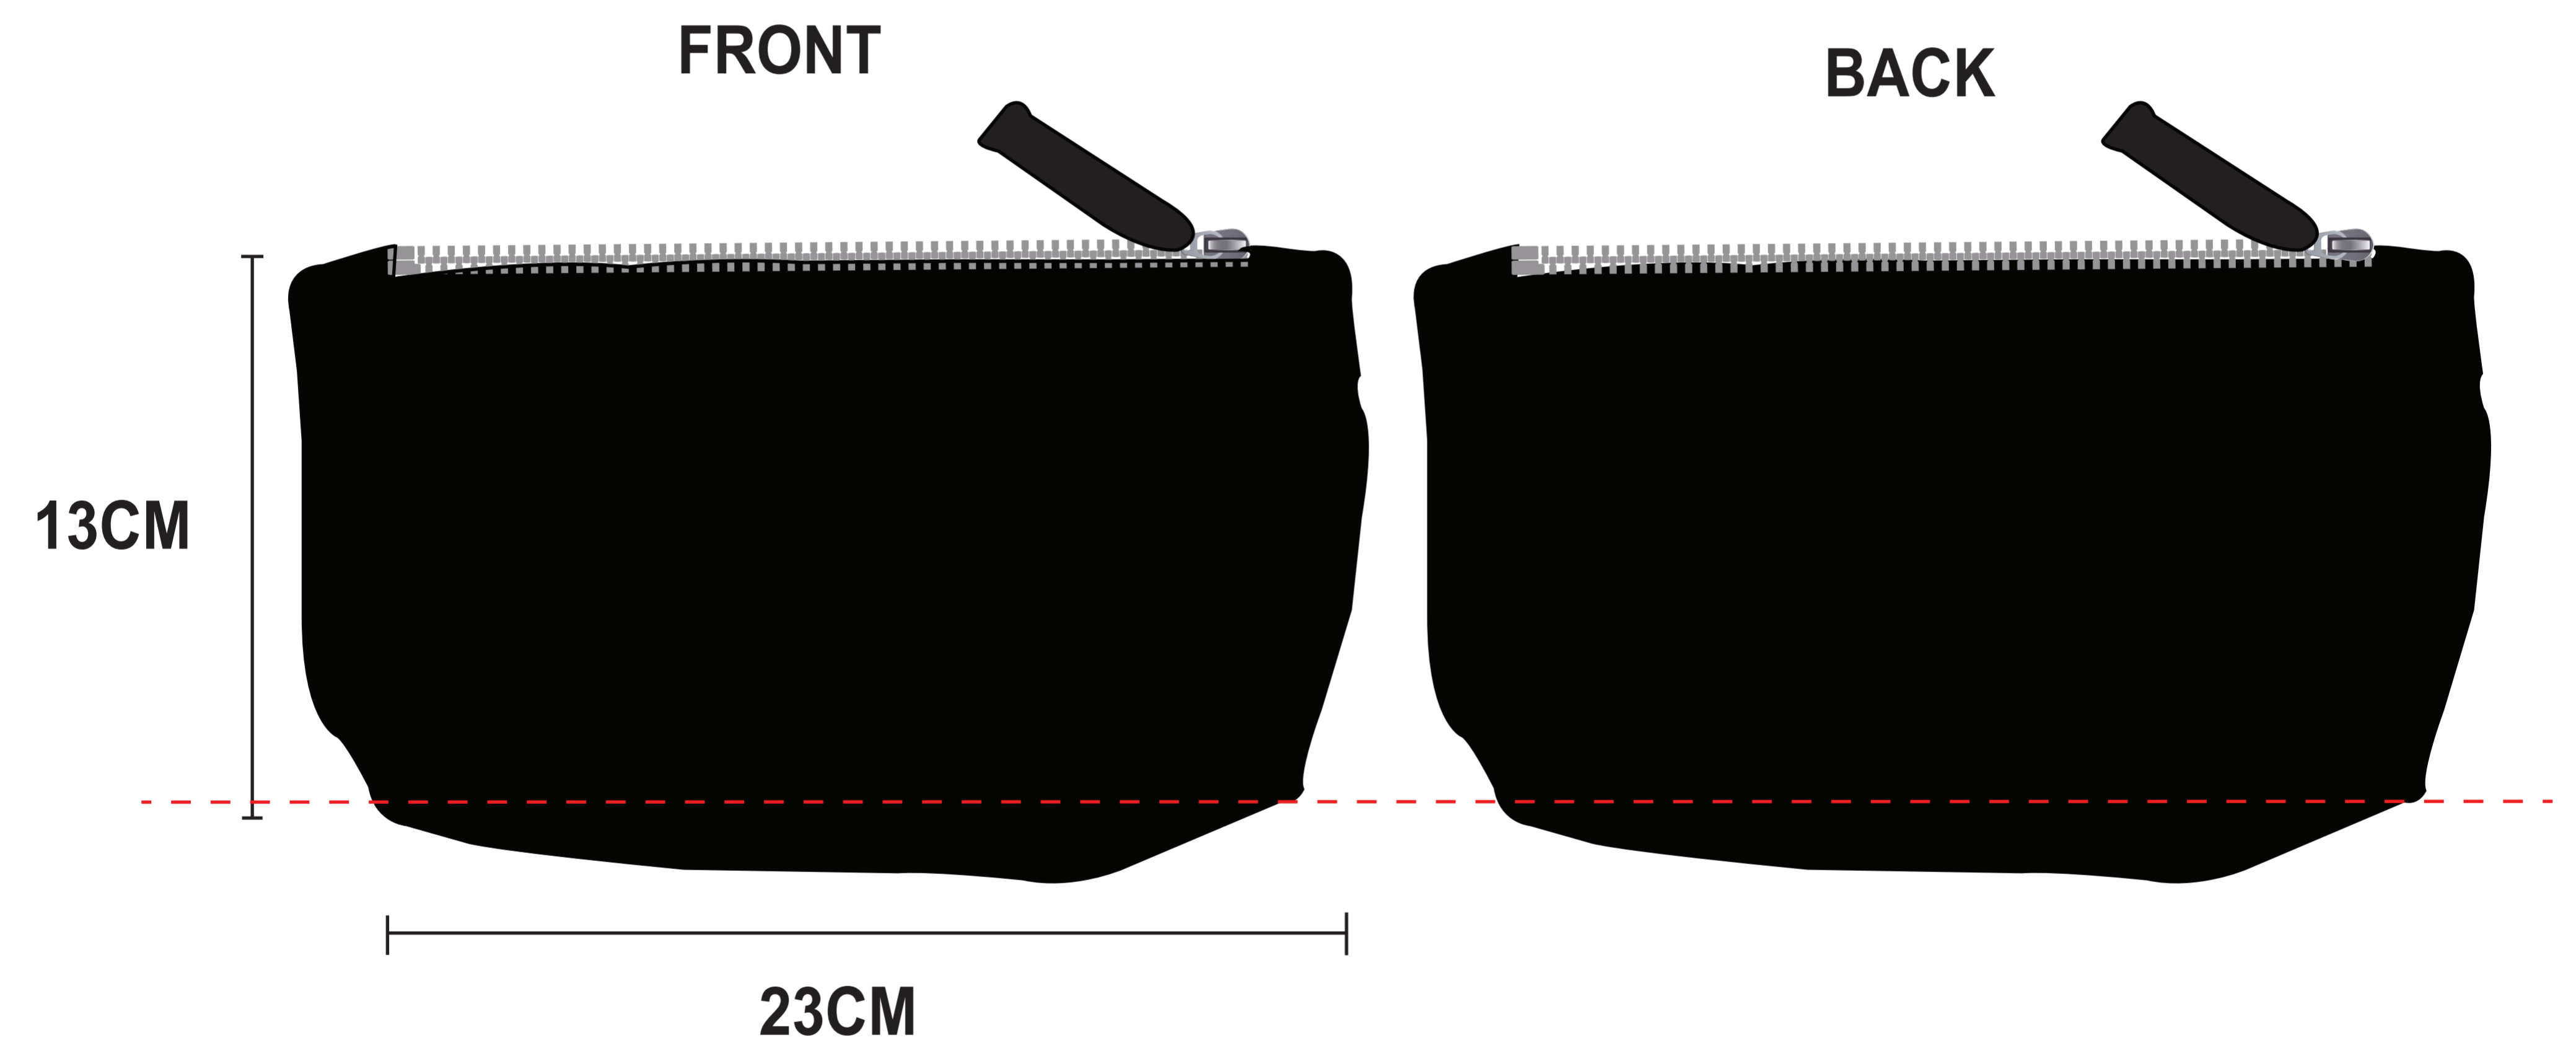

FILE NAME :
COMPANY :
CREATE DATE :
DELIVERY DATE :

Designed by : ILA

**MAXIMUM PRINTING :
3.5" (L) X 2.5" (H)**

Order below qty 500 pcs - color printing white & black no sample provided.

**(REMARK) : Please CHECK Logo / Wording / Colour / Pantone & Printing Measurement on the layout given.
Please be certain when approving jobs to ensure that there are no errors as
we will not accept responsibility at that stage. Thank You!**

CODE / MATERIAL : CAN 310
SIZE : 23CM(L) X 13CM(H) X 3.8CM(D)
COLOUR BAG : MIX COLOUR
QUANTITY : PCS
PRINTING COLOR : BLACK / WHITE
SIDE : 1 SIDES

SAMPLE : YES NO