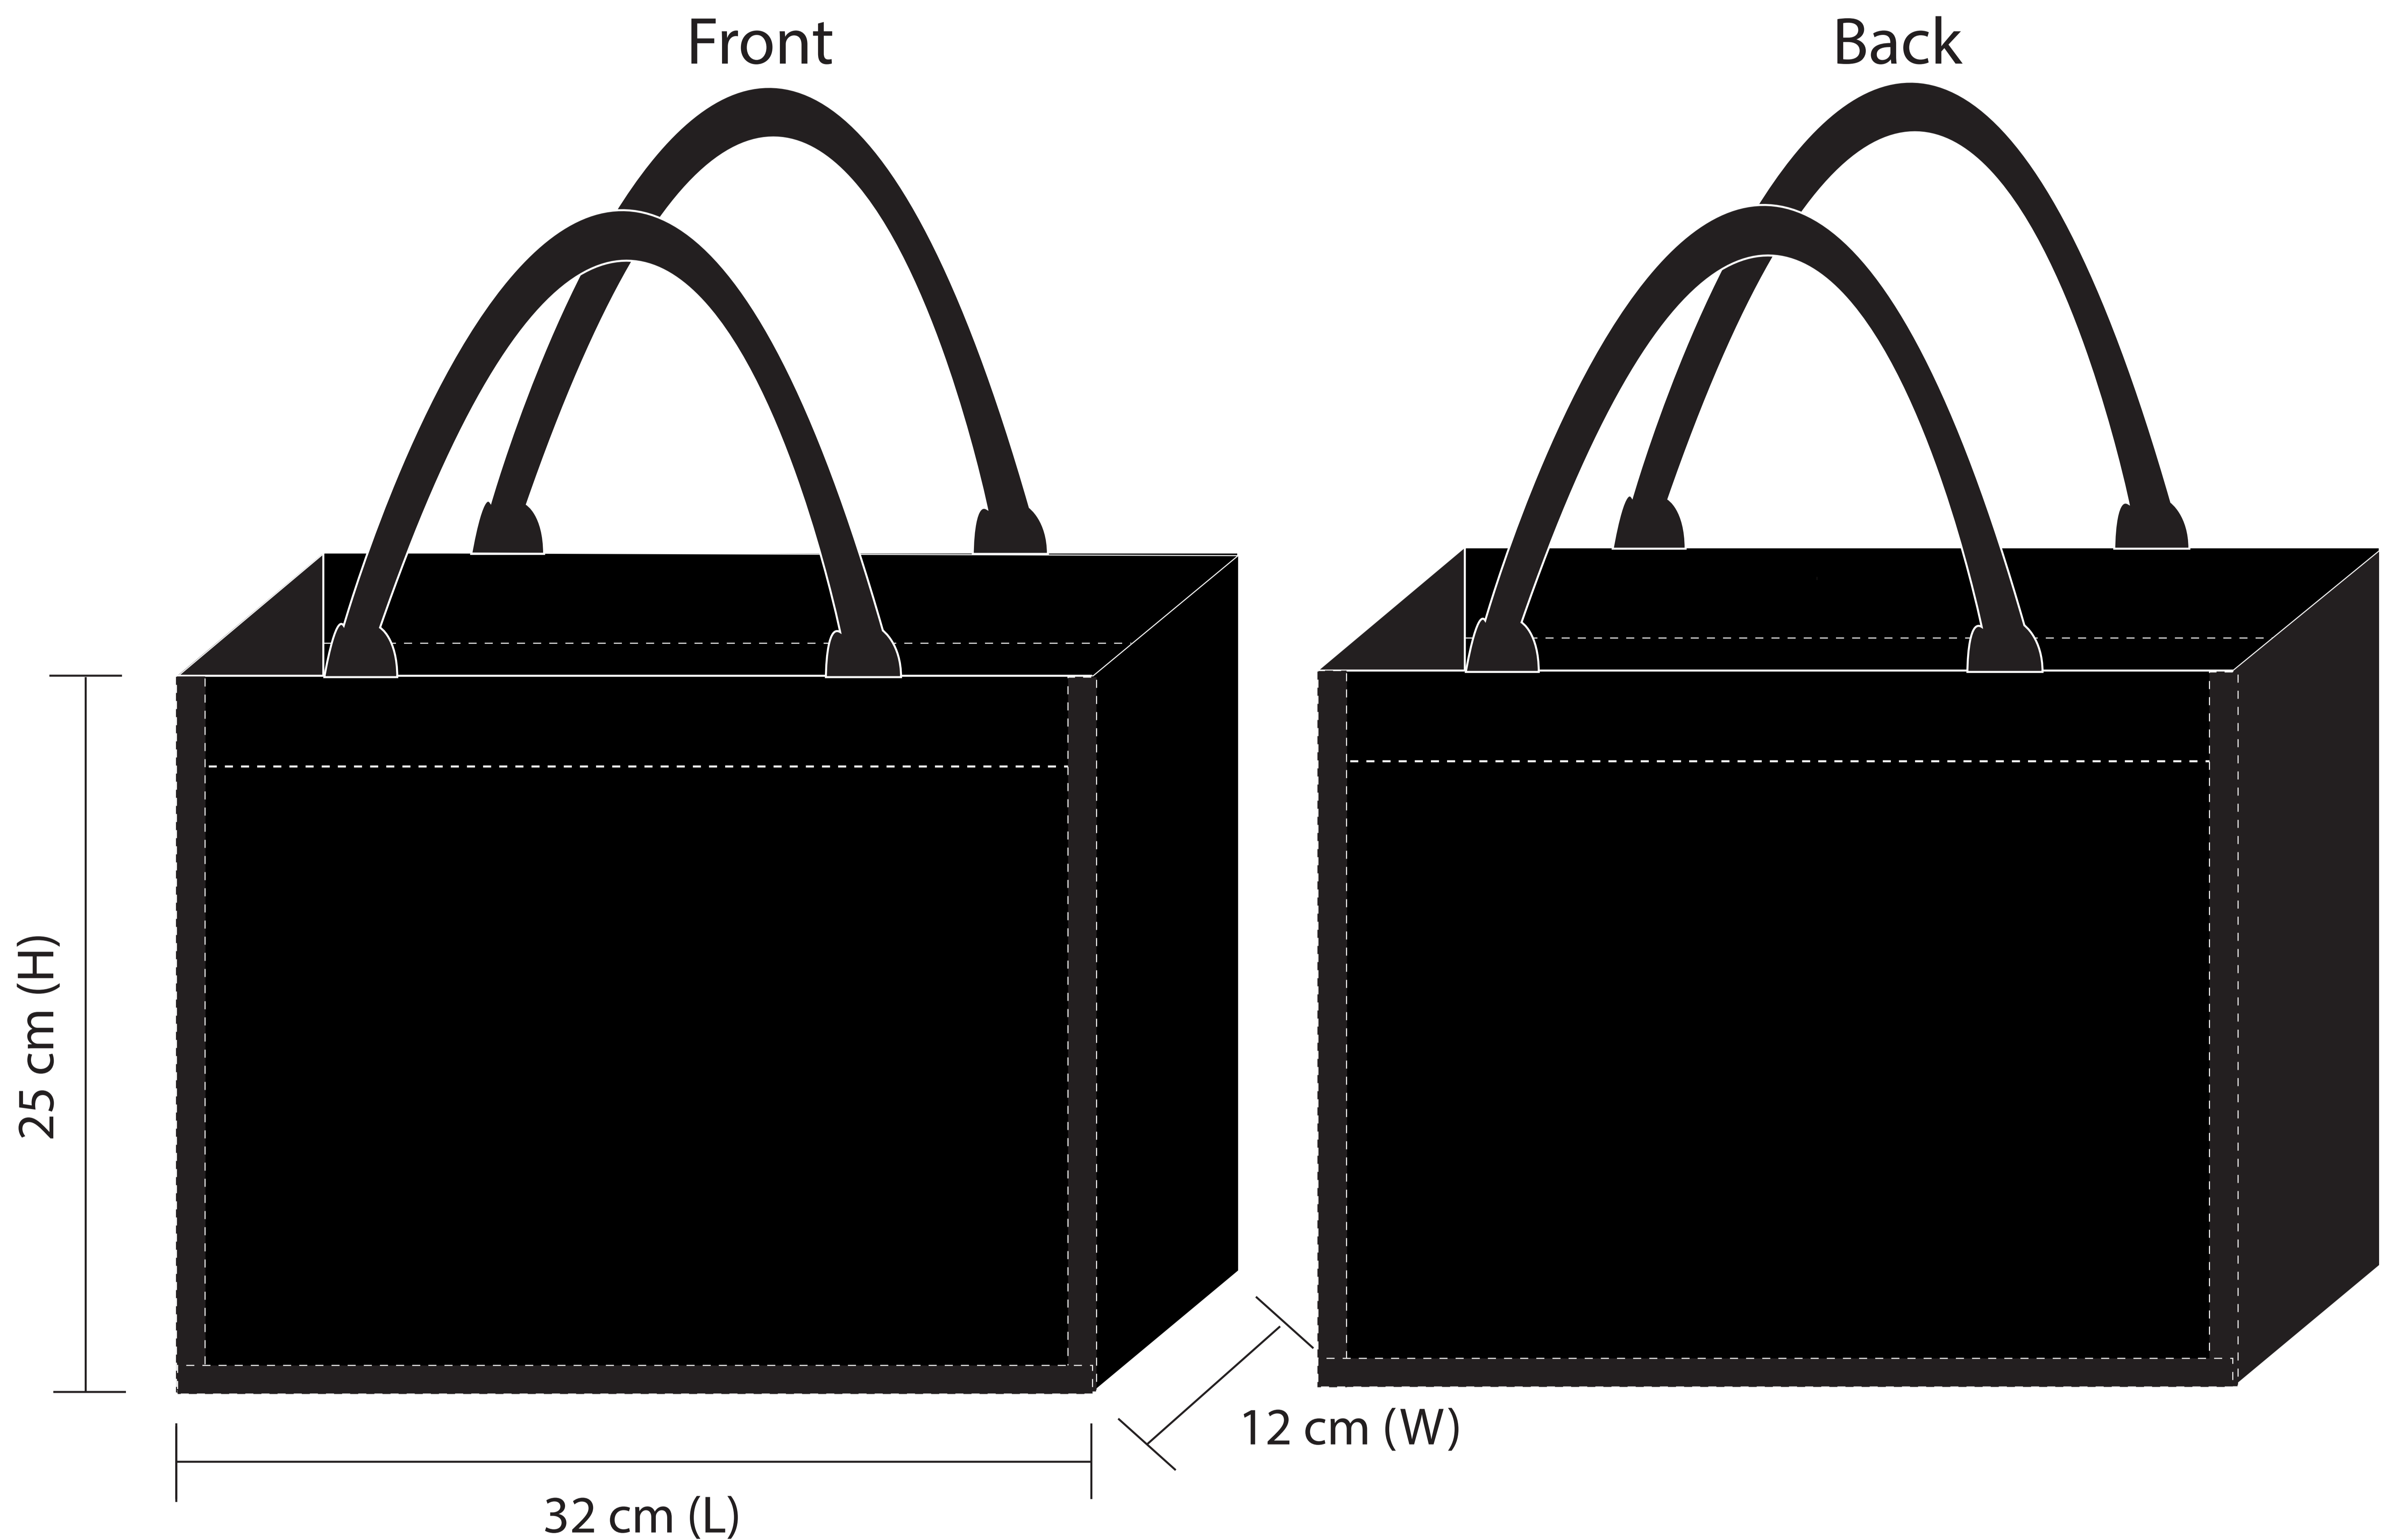

FILE NAME :
COMPANY :
CREATE DATE :
DELIVERY DATE :

Designed by : ILA

Order below qty 500 pcs - color printing white & black no sample provided.

(REMARK) : Please CHECK Logo / Wording / Colour / Pantone & Printing Measurement on the layout given.

Please be certain when approving jobs to ensure that there are no errors as we will not accept responsibility at that stage. Thank You!

CODE / MATERIAL : CAN 300
SIZE : 32CM (L) X 25CM (H) X 13CM (W)
COLOUR BAG : WHOLE BLACK
QUANTITY : PCS
PRINTING COLOR : WHITE
SIDE : 1 SIDE