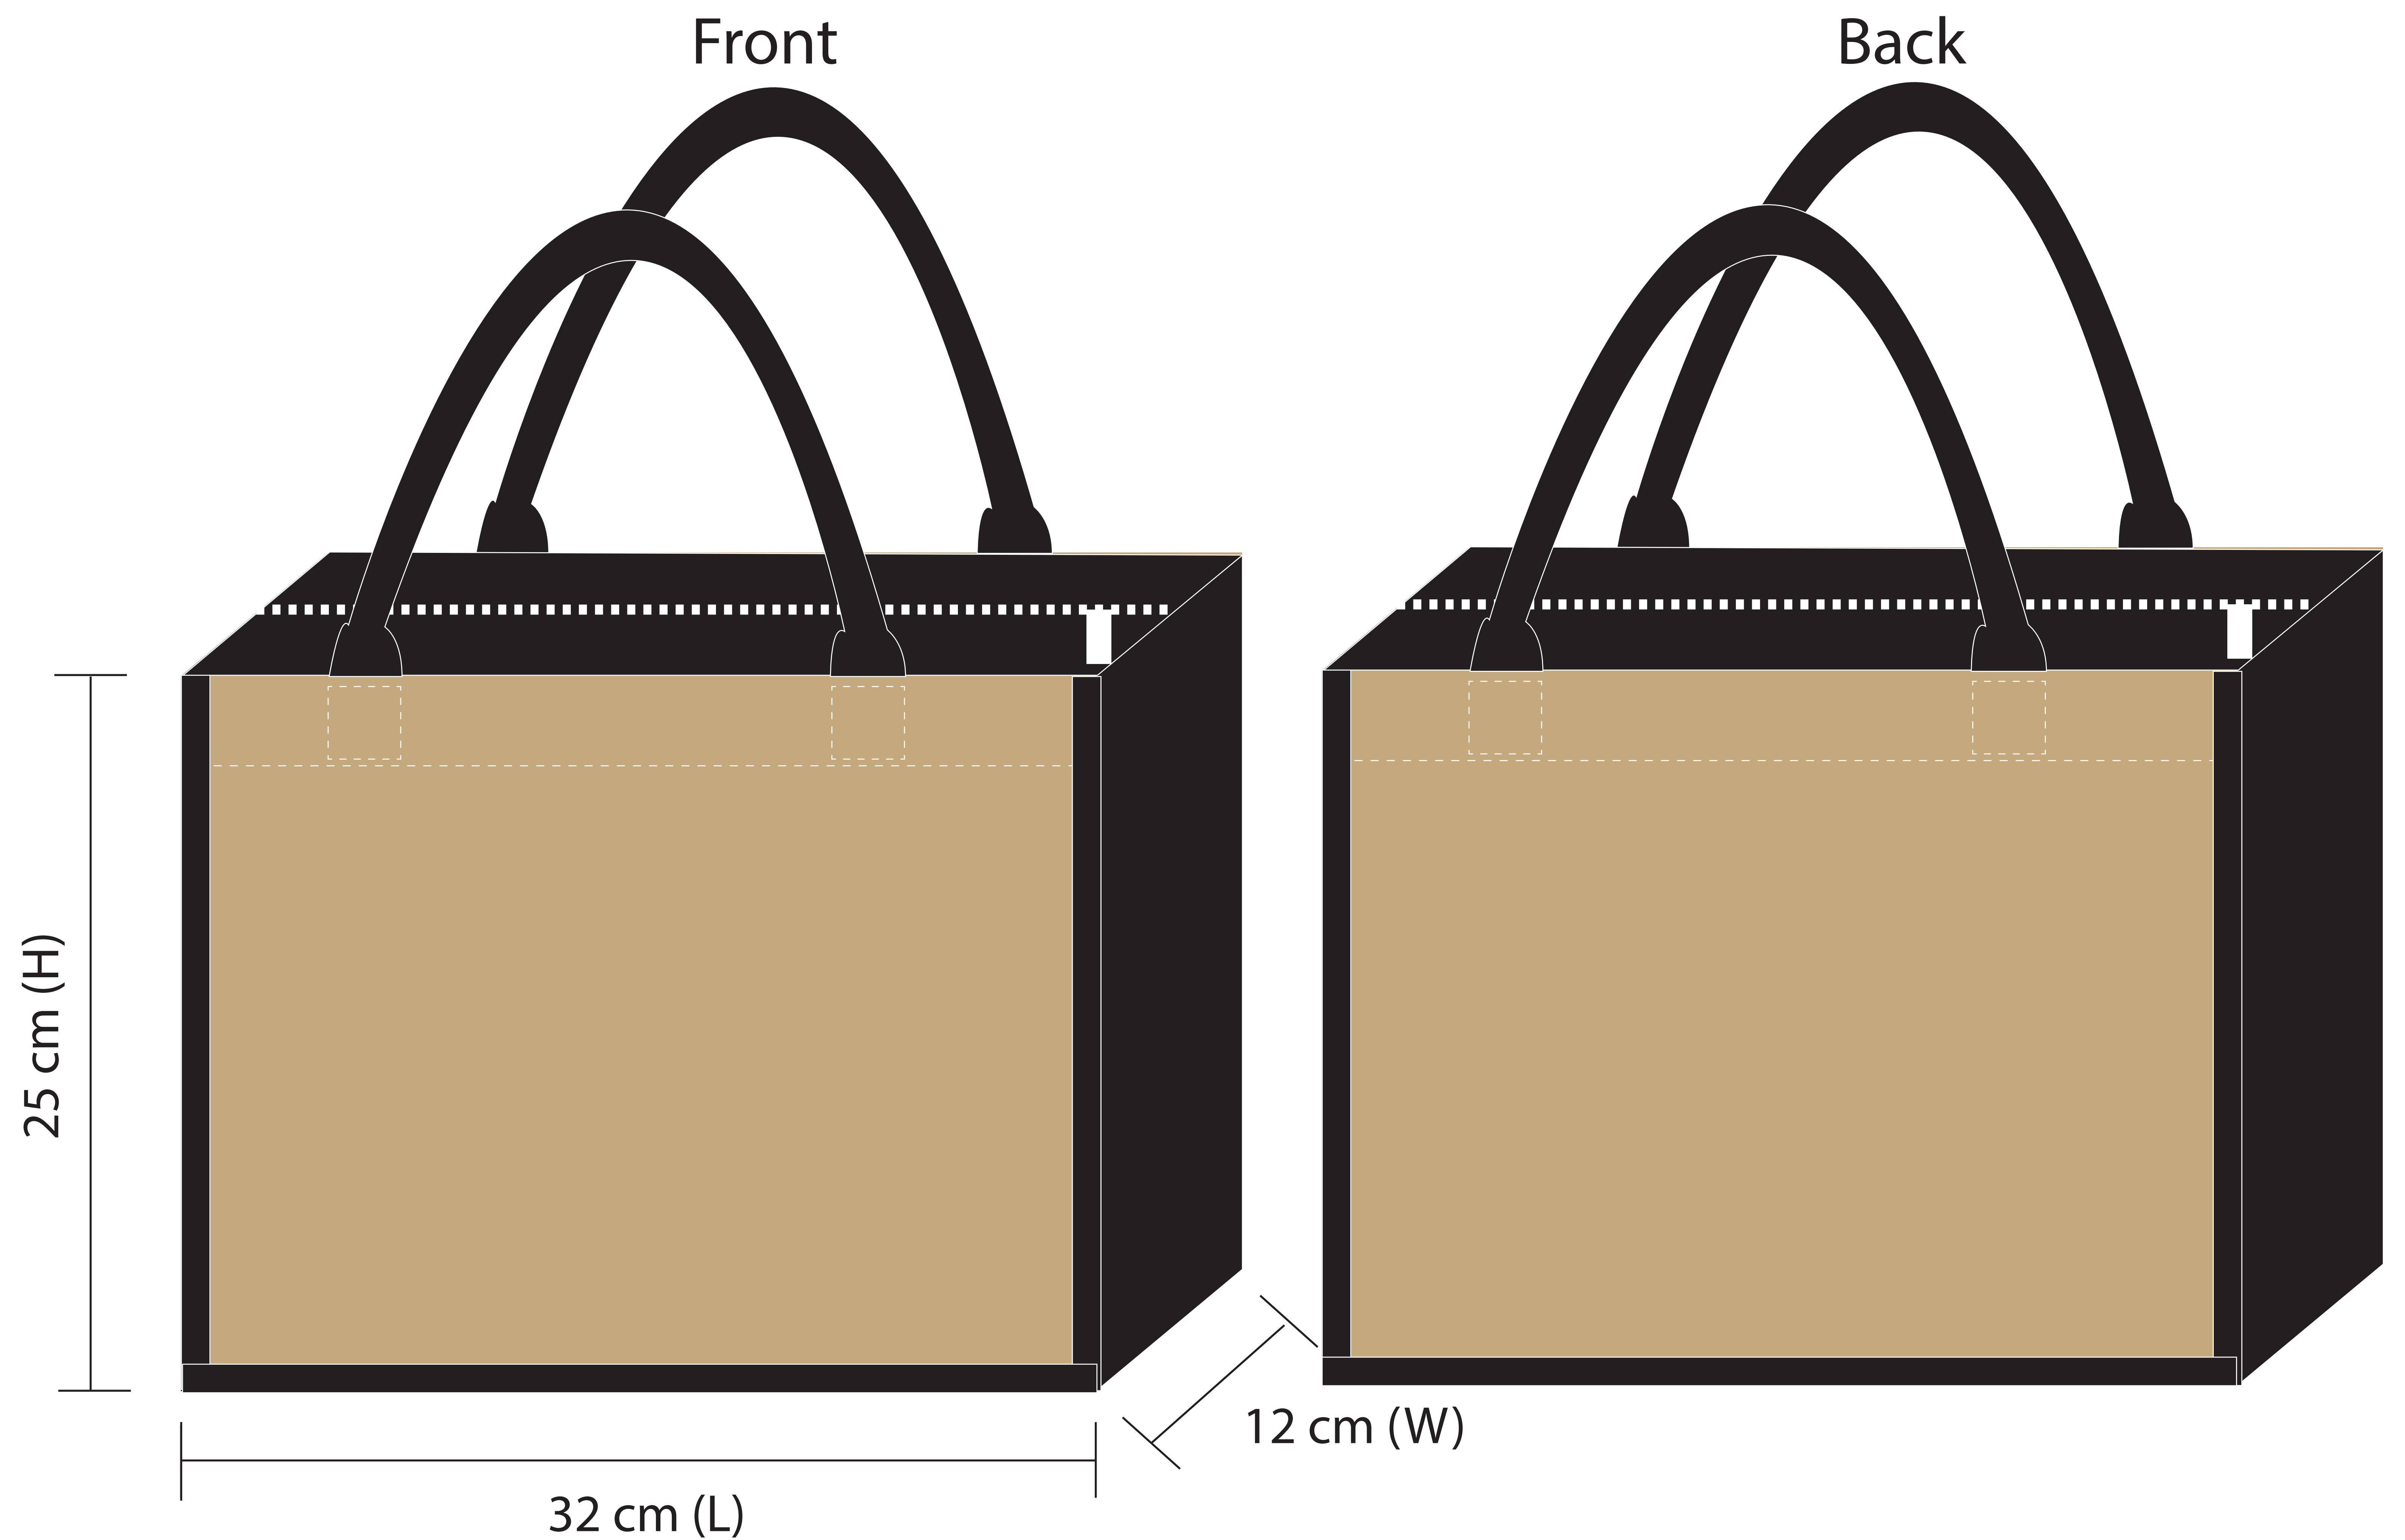

FILE NAME :
COMPANY :
CREATE DATE :
DELIVERY DATE :

Designed by : ILA

Order below qty 500 pcs - color printing white & black no sample provided.

(REMARK) : Please CHECK Logo / Wording / Colour / Pantone & Printing Measurement on the layout given.

Please be certain when approving jobs to ensure that there are no errors as we will not accept responsibility at that stage. Thank You!

CODE / MATERIAL : CAN 300
SIZE : 32CM (L) X 25CM (H) X 13CM (W)
COLOUR BAG : BLACK GUSSET
QUANTITY : PCS
PRINTING COLOR : WHITE
SIDE : 1 SIDE