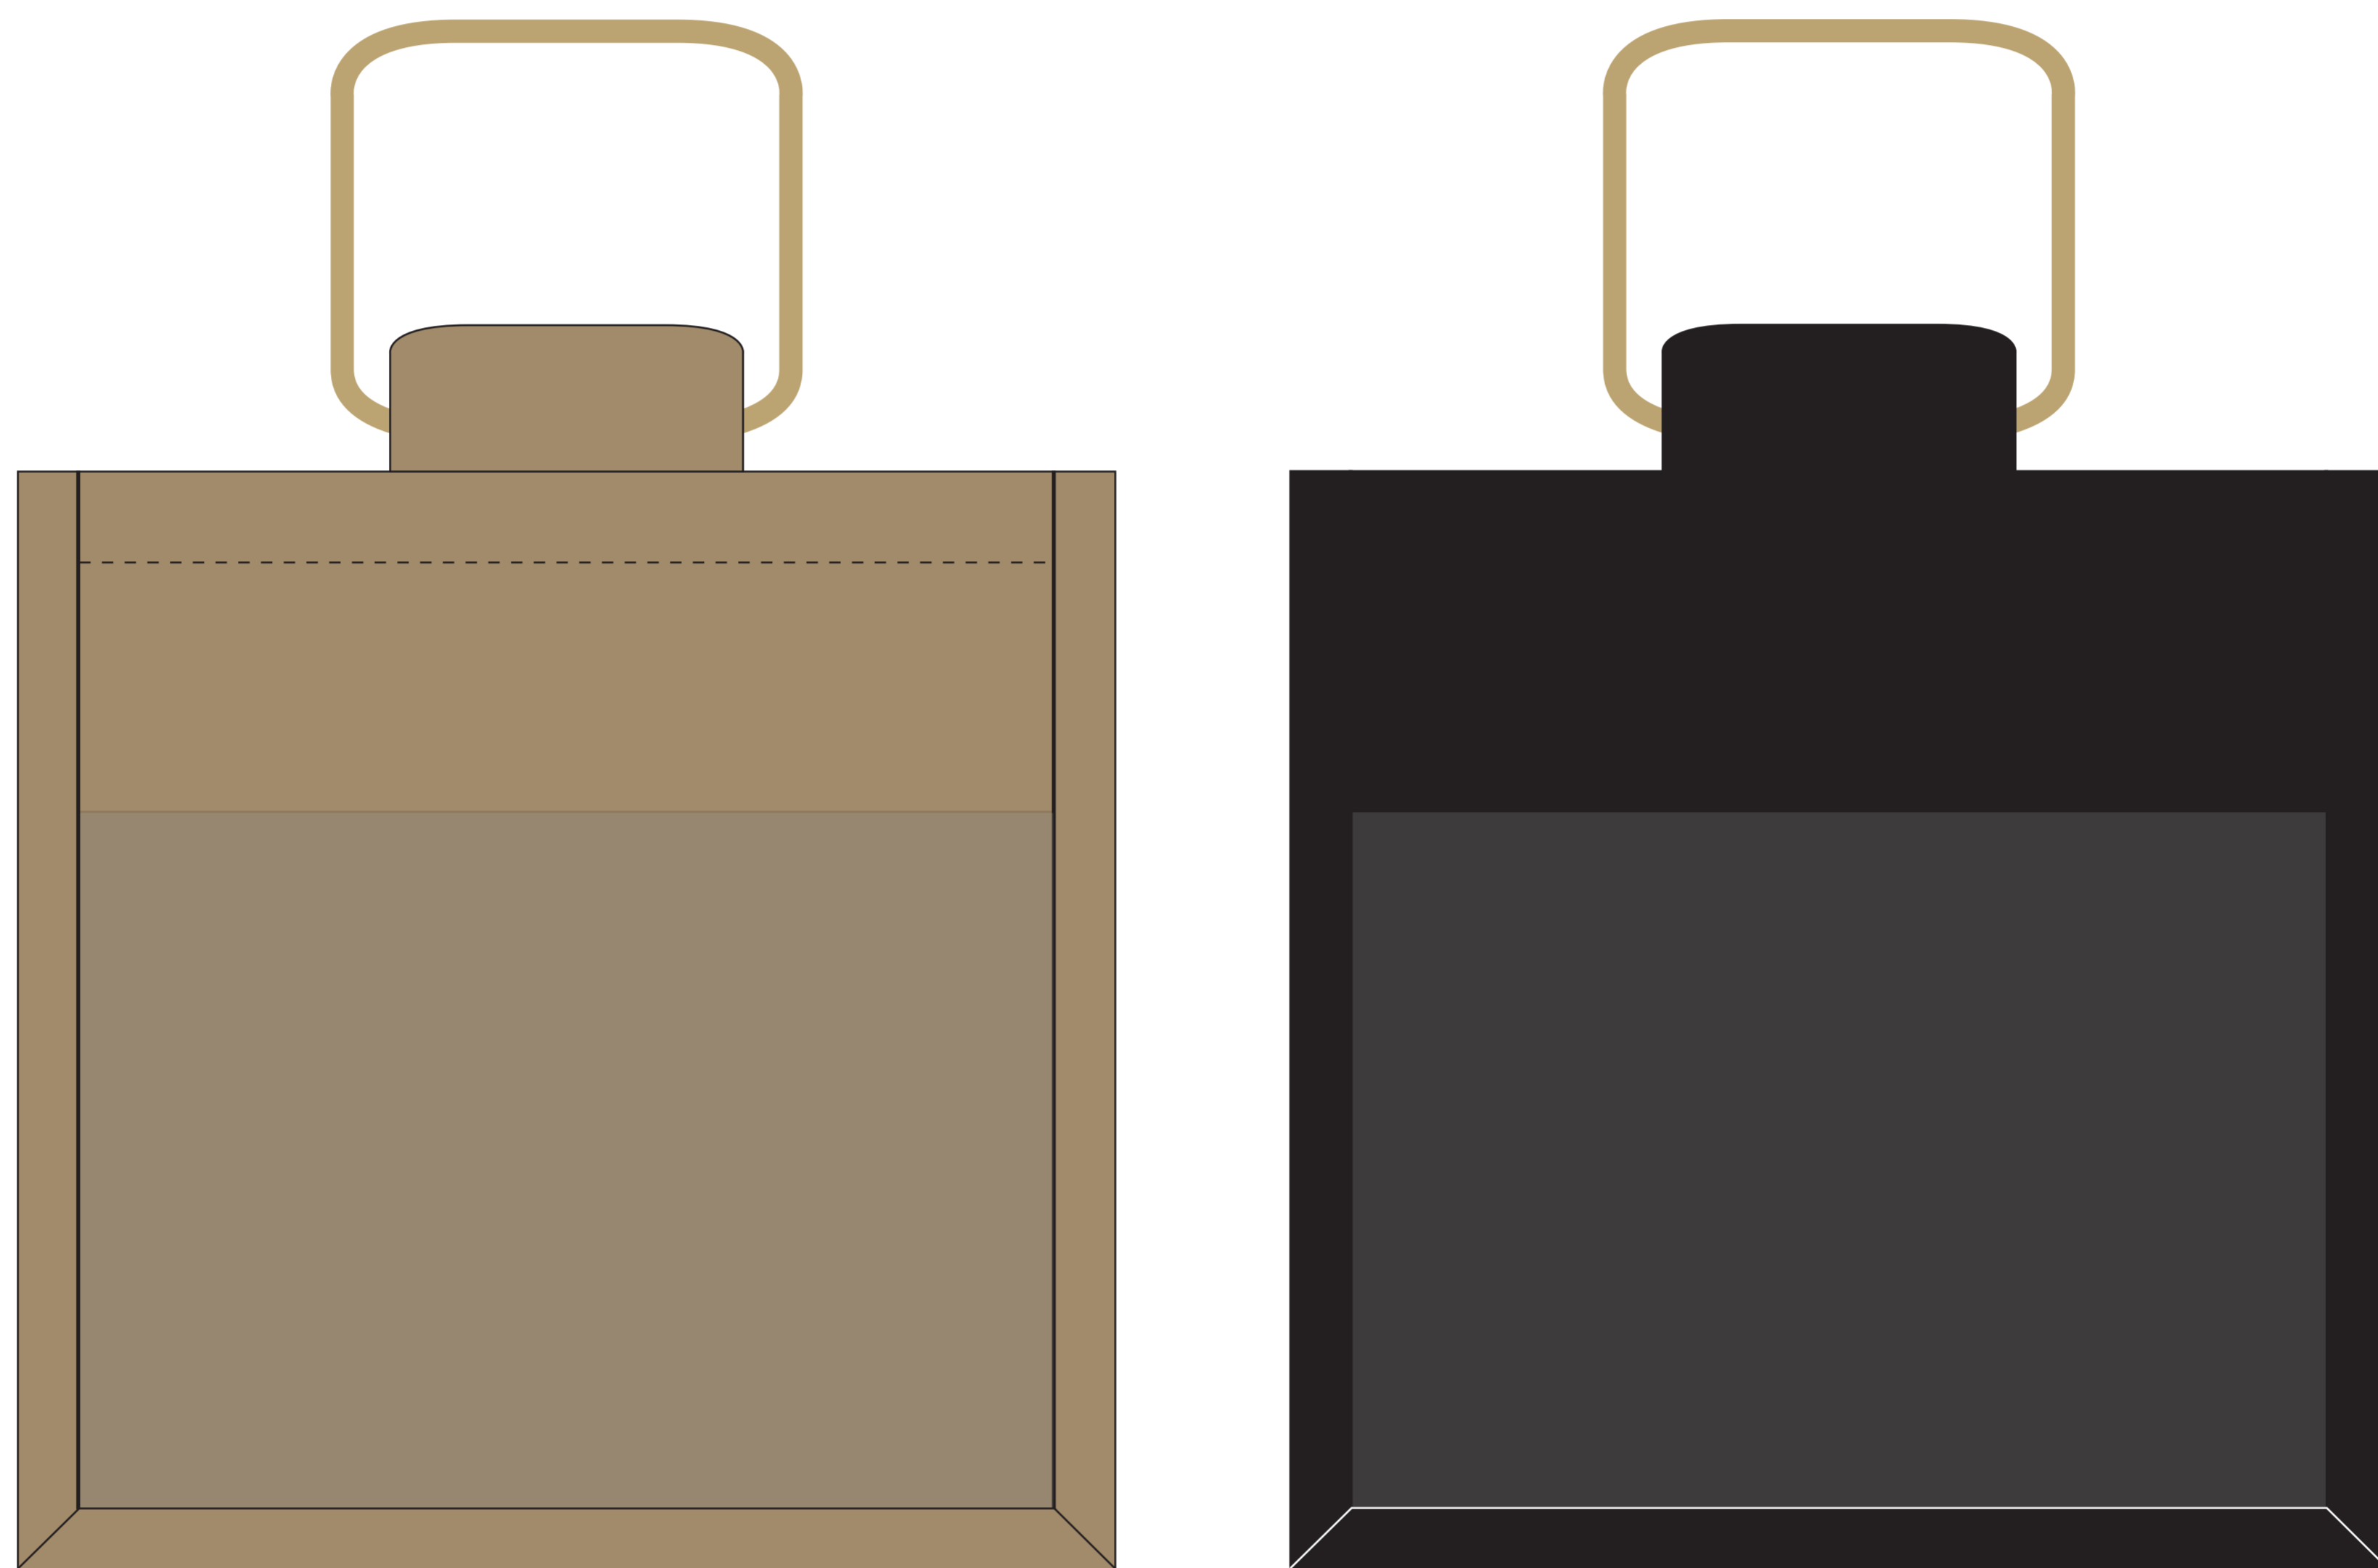

FILE NAME :
COMPANY :
CREATE DATE :
DELIVERY DATE :

Designed by : ILA

Order below qty 500 pcs - color printing white & black no sample provided.

(REMARK) : Please CHECK Logo / Wording / Colour / Pantone & Printing Measurement on the layout given.

Please be certain when approving jobs to ensure that there are no errors as we will not accept responsibility at that stage. Thank You!

CODE / MATERIAL : CAN 259
SIZE : 7.85" (L) X 7.85" (H) X 5" (W)
COLOUR BAG : MIX COLOUR
QUANTITY : PCS
PRINTING COLOR : WHITE
SIDE : 1 SIDE CENTER