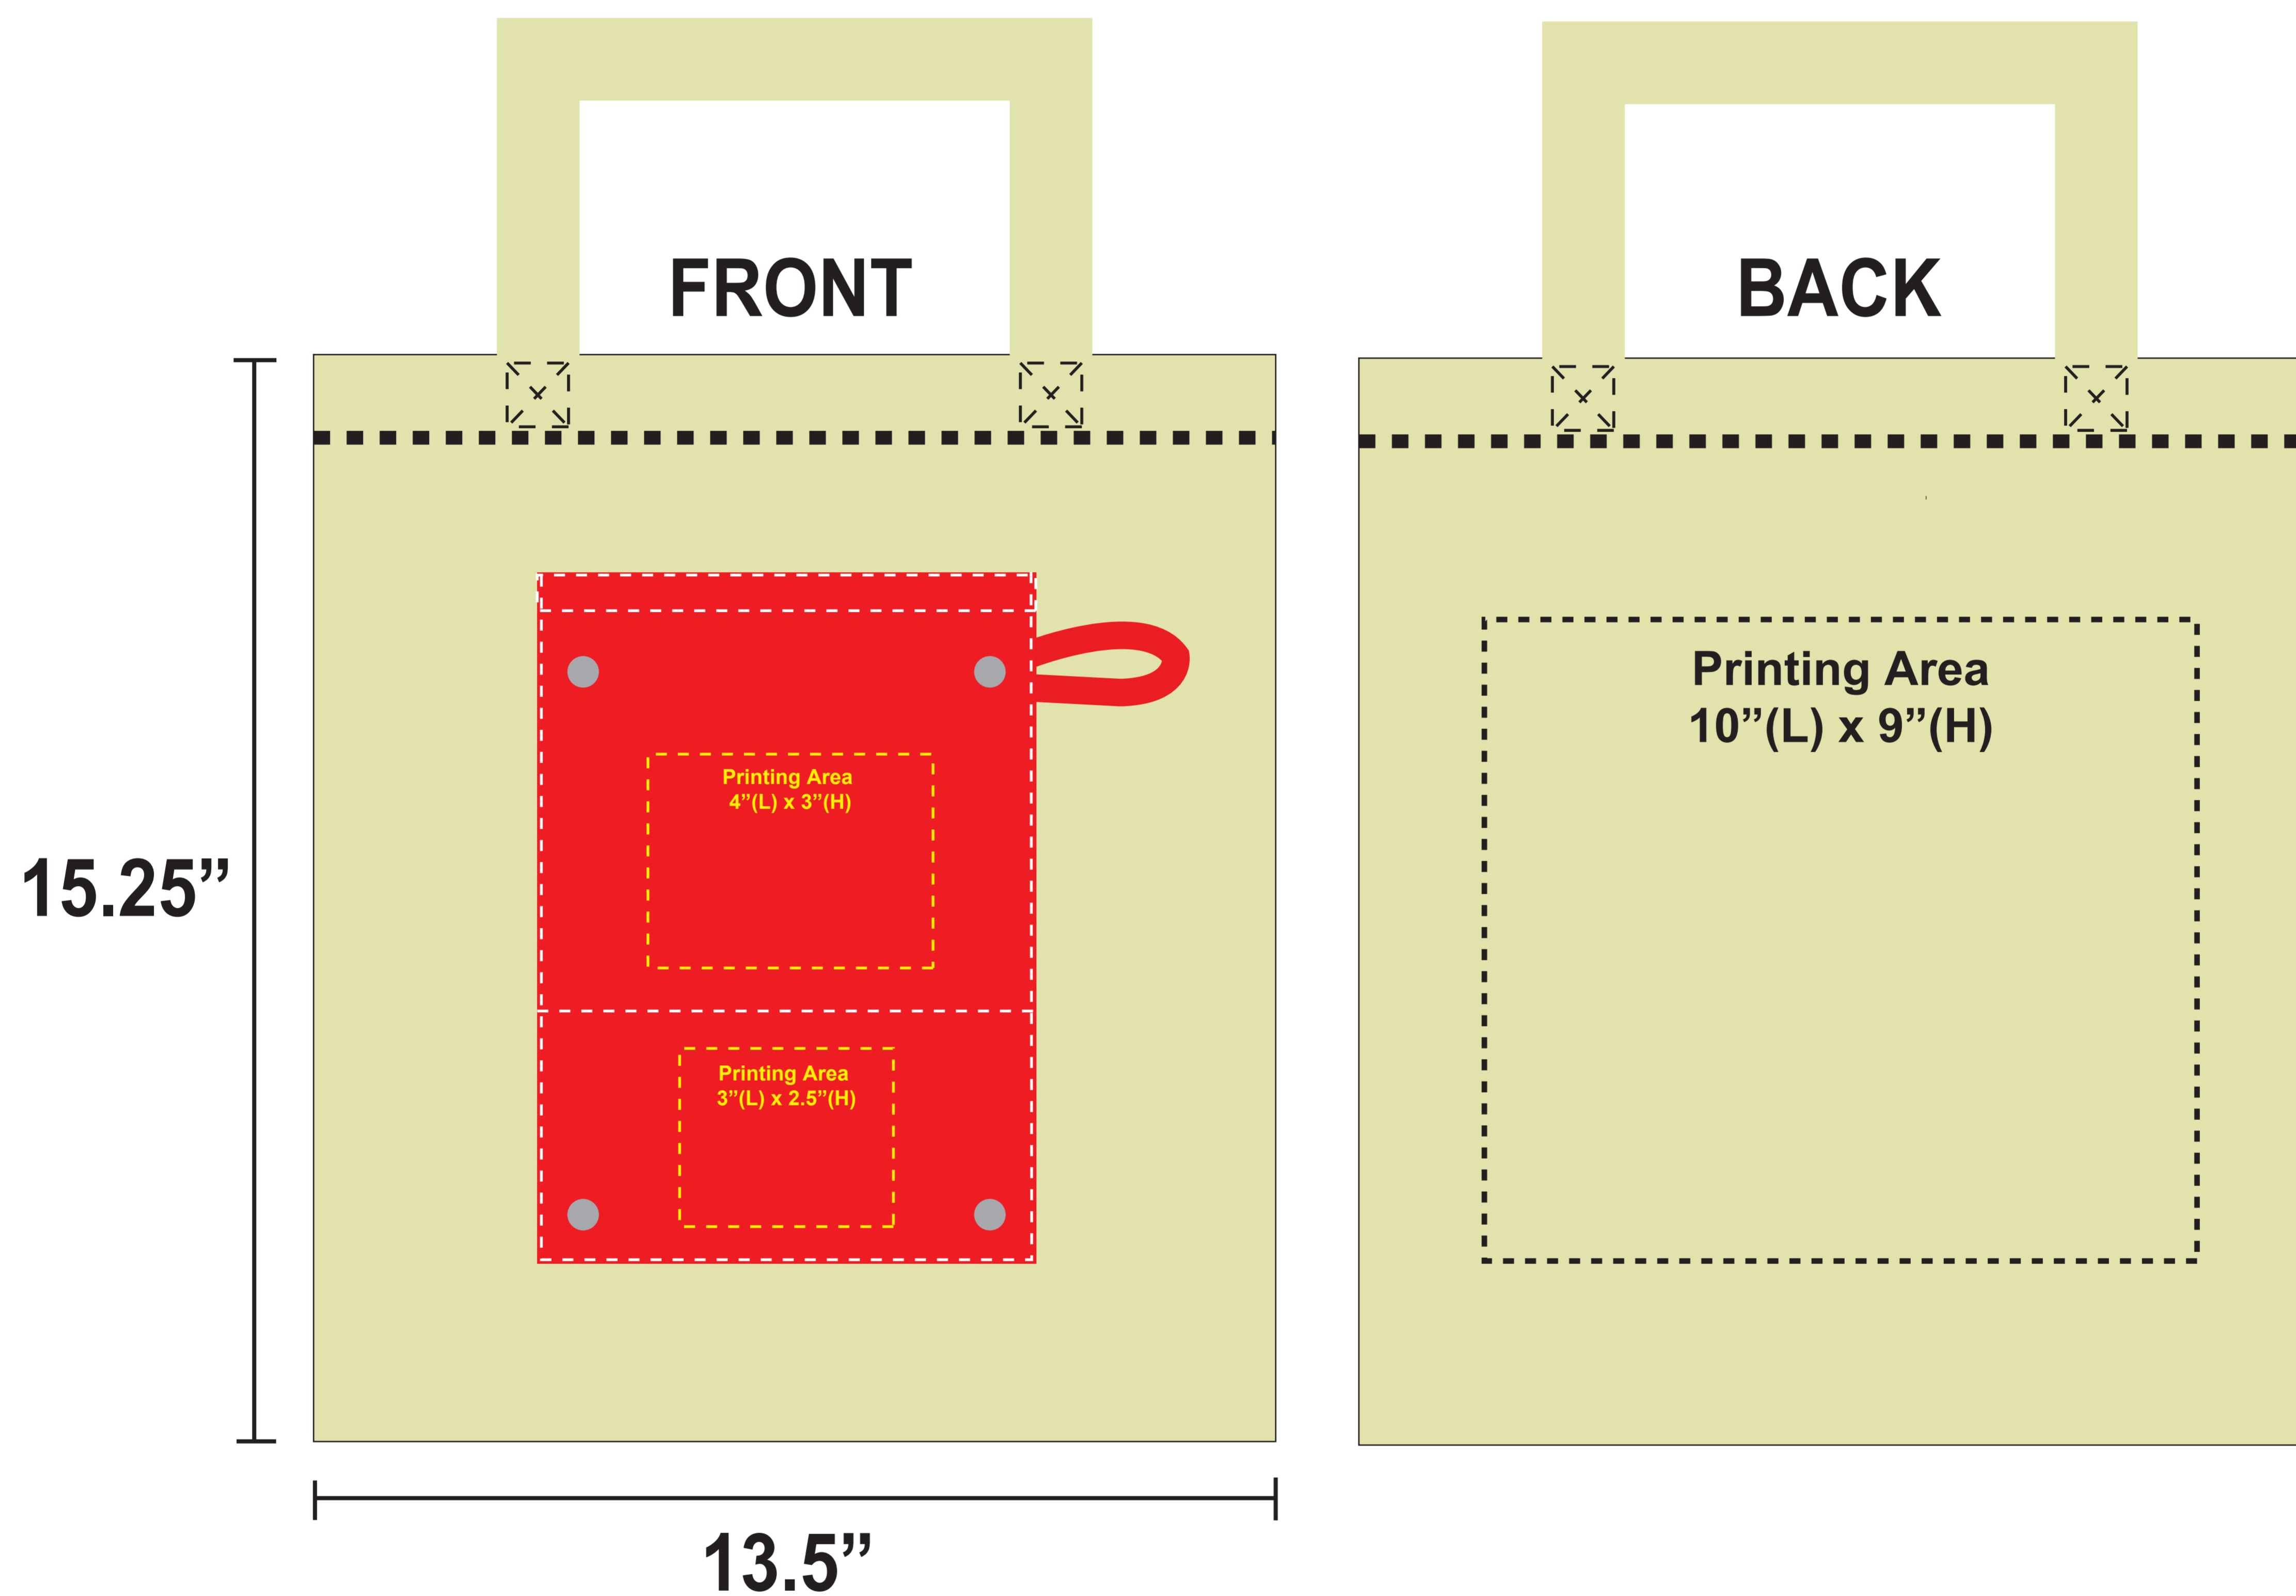

FILE NAME :
COMPANY :
CREATE DATE :
DELIVERY DATE :

Designed by : INA

AFTER FOLD

front

back

Order below qty 500 pcs - color printing white & black no sample provided.

(REMARK) : Please CHECK Logo / Wording / Colour / Pantone & Printing Measurement on the layout given.

Please be certain when approving jobs to ensure that there are no errors as we will not accept responsibility at that stage. Thank You!

CODE / MATERIAL : CAN 155
SIZE : 13.5 (L) X 15.25" (H)
COLOUR BAG : RED
QUANTITY : PCS
PRINTING COLOR : WHITE
SIDE : 1 SIDE