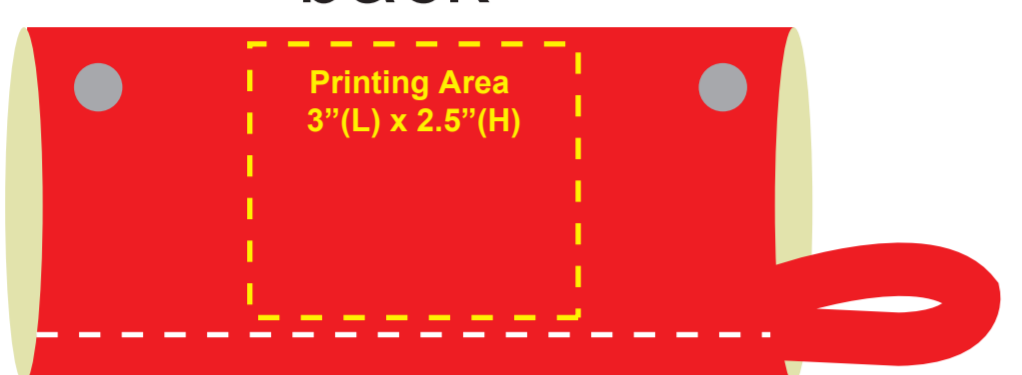

FILE NAME :
COMPANY :
CREATE DATE :
DELIVERY DATE :

Designed by : INA

AFTER FOLD

front

back

Order below qty 500 pcs - color printing white & black no sample provided.

(REMARK) : Please CHECK Logo / Wording / Colour / Pantone & Printing Measurement on the layout given.

Please be certain when approving jobs to ensure that there are no errors as we will not accept responsibility at that stage. Thank You!

CODE / MATERIAL : CAN 155
SIZE : 13.5 (L) X 15.25" (H)
COLOUR BAG : RED
QUANTITY : PCS
PRINTING COLOR : WHITE
SIDE : 1 SIDE